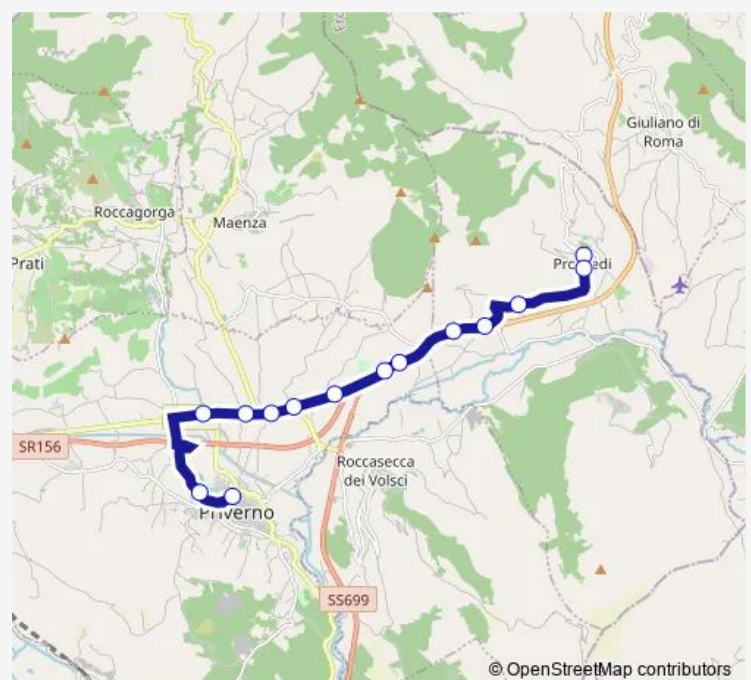

### Route schedule

Prossedi | Piazza Umberto I # f3444 — Priverno | Terminal Bus | Ist. Superiore T. Rossi # f3429

Monday 08:30-19:40

Tuesday 08:30-19:40

Wednesday 08:30-19:40

Thursday 08:30-19:40

Friday 08:30-19:40

Saturday 08:30-12:30

Sunday —

### Route info

Direction: Prossedi | Piazza Umberto I # f3444

Stops: 14

Trip Duration: 0 hour 18 min

© OpenStreetMap contributors

Prossedi - Priverno # Mp659a

BusMaps

Bus time schedules and route maps are available in an offline PDF at [busmaps.com](https://busmaps.com). Use the [busmaps.com](https://busmaps.com) website to see live bus times, train schedule or subway schedule, and step-by-step directions for all public transit in Prossedi