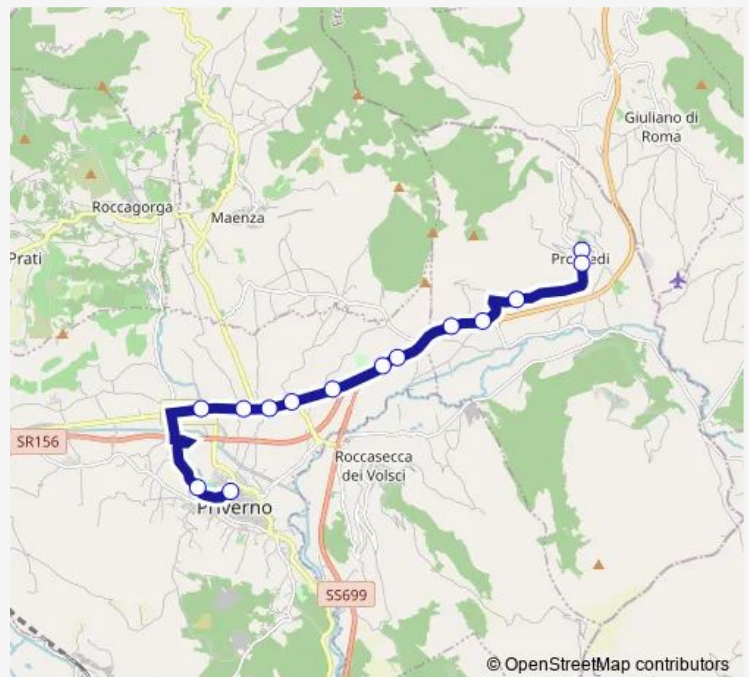

Prossedi | Via Gabrielli Via Franco # f3517

Prossedi | Via Marittima (Sellena) # f3518

Prossedi | Via Monti Lepini Via Marittima # f3519

Prossedi | Via Monti Lepini (Porera) # f3520

Priverno | Via Monti Lepini (Km 23) # f3521

Priverno | Via Monti Lepini (Mezzagosto) # f3522

Priverno | Via Monti Lepini (Mezzagosto) # f3523

Priverno | Montalcide # f3524

Priverno | Parco Archeologico # f3525

Priverno | Via Monti Lepini Via Font. Noce # f3433

Priverno | Via Monti Lepini Via Lago Vignali # f3526

Priverno | Cimitero # f3428

Priverno | Terminal Bus | Ist. Superiore T. Rossi # f3429

Route schedule

Prossedi | Piazza Umberto I # f3444 — Priverno | Terminal Bus | Ist. Superiore T. Rossi # f3429

Route info

Direction: Prossedi | Piazza Umberto I # f3444

Stops: 14

Trip Duration: 0 hour 20 min

Prossedi - Priverno # Mp659a

Bus time schedules and route maps are available in an offline PDF at busmaps.com. Use the busmaps.com website to see live bus times, train schedule or subway schedule, and step-by-step directions for all public transit in Prossedi