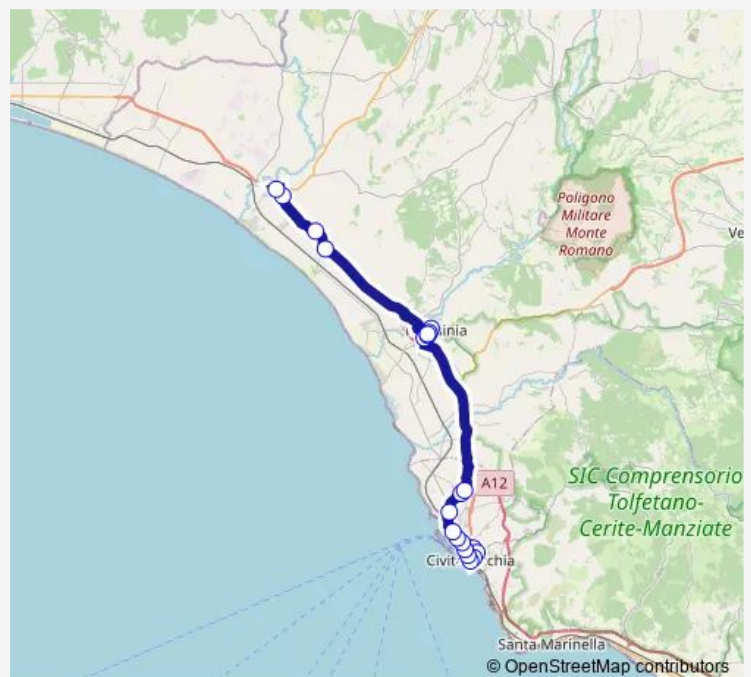

Tarquinia | Via Aurelia (Km 104) # f94

Route schedule

Civitavecchia | Deposito # f230 — Montalto | Piazza Tarquinia # f343

Monday	—
Tuesday	—
Wednesday	—
Thursday	—
Friday	—
Saturday	14:05
Sunday	—

Route info

Direction: Civitavecchia | Deposito # f230

Stops: 23

Trip Duration: 0 hour 45 min

Montalto | Via Cere # f000049

Montalto | Piazza Tarquinia # f343

Bus time schedules and route maps are available in an offline PDF at [busmaps.com](https://busmaps.com). Use the [busmaps.com](https://busmaps.com) website to see live bus times, train schedule or subway schedule, and step-by-step directions for all public transit in Civitavecchia