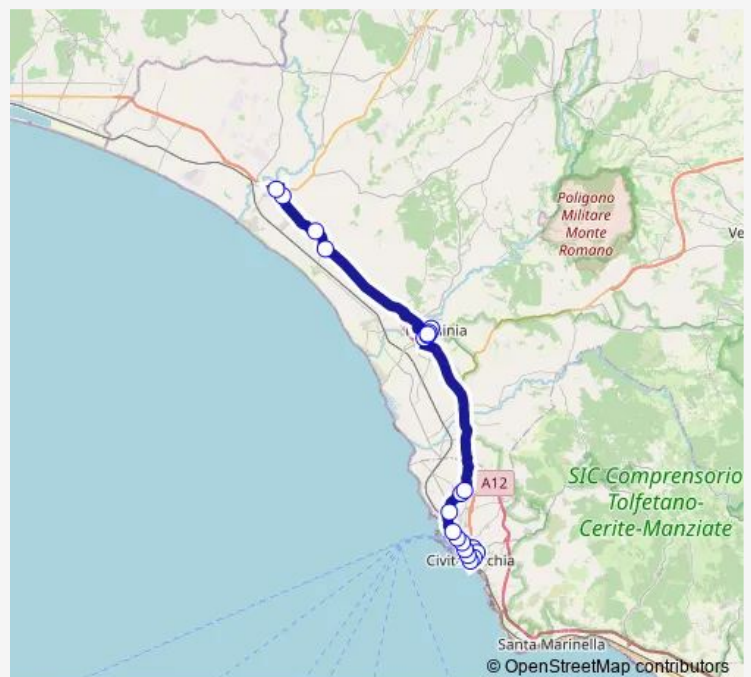

TARQUINIA | Via Aurelia (Km 104) # f94

Route schedule

Civitavecchia | Deposito # f230 — Montalto | Piazza Tarquinia # f343

Monday	—
Tuesday	—
Wednesday	—
Thursday	—
Friday	—
Saturday	14:05
Sunday	—

Route info

Direction: Civitavecchia | Deposito # f230

Stops: 23

Trip Duration: 0 hour 45 min

Montalto | Via Cere # f000049

Montalto | Piazza Tarquinia # f343

Bus time schedules and route maps are available in an offline PDF at busmaps.com. Use the busmaps.com website to see live bus times, train schedule or subway schedule, and step-by-step directions for all public transit in Civitavecchia