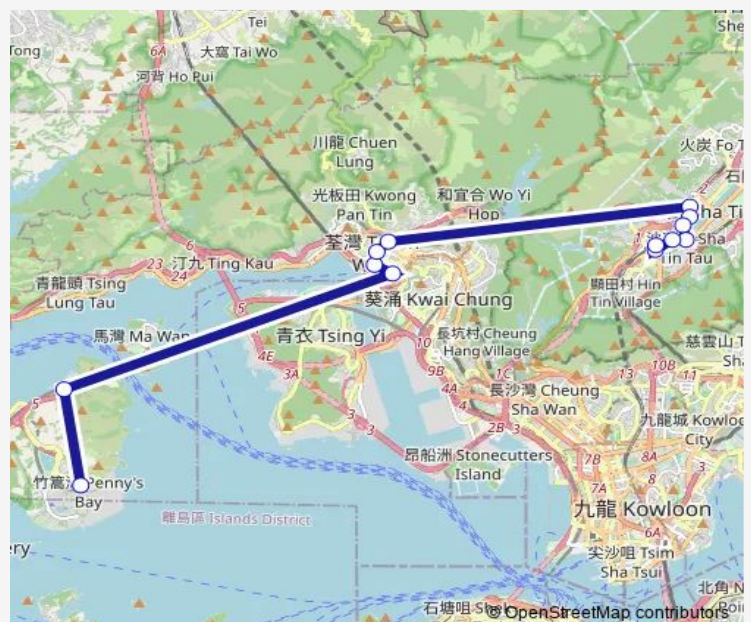

[Ctb] Yeung UK Road Market, Yeung UK Road[[Kmb] Yeung UK Road Market[[Lwb] Yeung UK Road Market

[Kmb] TAI HO Road Tsuen Wan[[Lwb] TAI HO Road

[Kmb] Tsuen WAN Station[[Lwb] Tsuen WAN Station[[Pi] MTR Tsuen WAN Station

[Ctb] SHA TIN Central[[Kmb+Ctb] Shatin Central BUS Terminus/
Sha TIN Central[[Kmb] Shatin Central BUS Terminus[[Lwb] SHA TIN Central B/T

[Ctb] Royal Park Hotel, PAK HOK Ting Street[[Kmb] Royal Park Hotel[[Lwb] Royal Park Hotel

[Kmb] Hong Kong Heritage Museum[[Lwb] Hong Kong Heritage Museum

[Ctb] Chun Shek Estate, CHE Kung MIU Road[[Kmb+Ctb] Chun Shek Estate/
Chun Shek Estate, CHE Kung MIU Road[[Kmb] Chun Shek Estate[[Lwb] Chun Shek Estate

[Ctb] CHE Kung Temple, CHE Kung MIU Road[[Kmb+Ctb] CHE Kung Temple/
Che Kung Temple, CHE Kung MIU Road[[Kmb] CHE Kung Temple[[Lwb] CHE Kung Temple

Route schedule

[Ctb] Disneyland[[Lwb+Ctb] Disneyland BUS Terminus/
Disneyland[[Lwb] Disneyland BUS Terminus[[Nlb] Disneyland — [Ctb] TAI WAI Station[[Kmb] TAI WAI Station BUS Terminus[[Lwb] TAI WAI Station BUS Terminus

Monday	21:20
Tuesday	21:20
Wednesday	21:20
Thursday	21:20
Friday	21:20
Saturday	21:20
Sunday	21:20

Route info

Direction: [Ctb] Disneyland[[Lwb+Ctb] Disneyland BUS Terminus/
Disneyland[[Lwb] Disneyland BUS Terminus[[Nlb] Disneyland

Stops: 13

Trip Duration: 0 hour 43 min