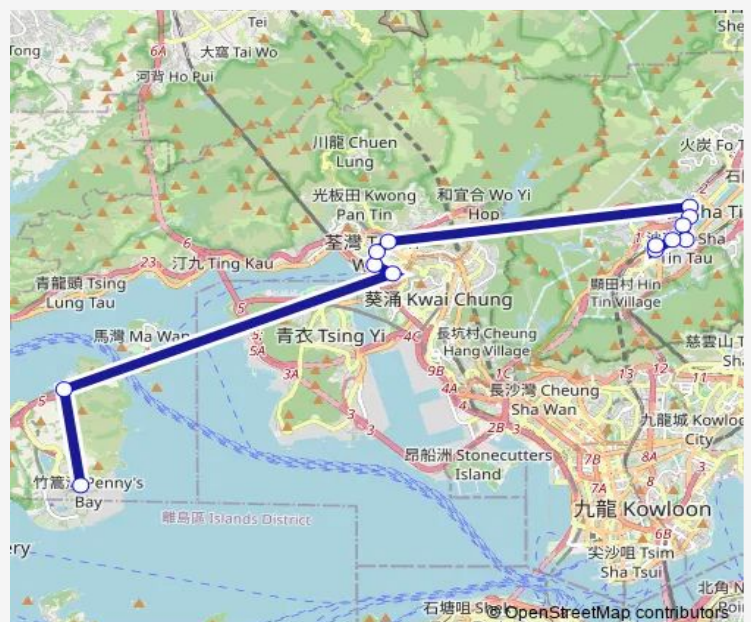

[Ctb] Yeung UK Road Market, Yeung UK Road[[Kmb] Yeung UK Road Market[[Lwb] Yeung UK Road Market

[Kmb] TAI HO Road Tsuen Wan[[Lwb] TAI HO Road

[Kmb] Tsuen WAN Station[[Lwb] Tsuen WAN Station[[Pi] MTR Tsuen WAN Station

[Ctb] SHA TIN Central[[Kmb+Ctb] Shatin Central BUS Terminus/
Shatin Central[[Kmb] Shatin Central BUS Terminus[[Lwb] SHA TIN Central B/T

[Ctb] Royal Park Hotel, PAK HOK Ting Street[[Kmb] Royal Park Hotel[[Lwb] Royal Park Hotel

[Kmb] Hong Kong Heritage Museum[[Lwb] Hong Kong Heritage Museum

[Ctb] Chun Shek Estate, CHE Kung MIU Road[[Kmb+Ctb] Chun Shek Estate/
Chun Shek Estate, CHE Kung MIU Road[[Kmb] Chun Shek Estate[[Lwb] Chun Shek Estate

[Ctb] CHE Kung Temple, CHE Kung MIU Road[[Kmb+Ctb] CHE Kung Temple/
Che Kung Temple, CHE Kung MIU Road[[Kmb] CHE Kung Temple[[Lwb] CHE Kung Temple

Route schedule

[Ctb] Disneyland[[Lwb+Ctb] Disneyland BUS Terminus/
Disneyland[[Lwb] Disneyland BUS Terminus[[Nlb] Disneyland — [Ctb] TAI WAI Station[[Kmb] TAI WAI Station BUS Terminus[[Lwb] TAI WAI Station BUS Terminus

Monday	22:20
Tuesday	22:20
Wednesday	22:20
Thursday	22:20
Friday	22:20
Saturday	22:20
Sunday	22:20

Route info

Direction: [Ctb] Disneyland[[Lwb+Ctb] Disneyland BUS Terminus/
Disneyland[[Lwb] Disneyland BUS Terminus[[Nlb] Disneyland

Stops: 13

Trip Duration: 0 hour 47 min