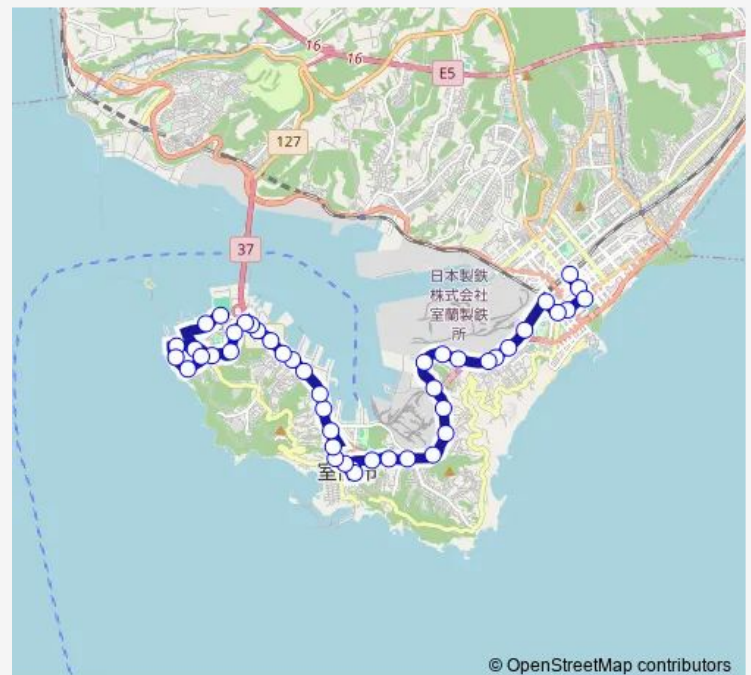

### Route schedule

東室蘭駅東口 — みたら・水族館前

Monday 14:00

Tuesday 14:00

Wednesday —

Thursday 14:00

Friday 14:00

Saturday 14:00

### Route info

Direction: 東室蘭駅東口

Stops: 45

Trip Duration: 0 hour 55 min

© OpenStreetMap contributors

11 みたら・東室蘭駅東口線 ( 祝津町経由 )

BusMaps

市立病院前