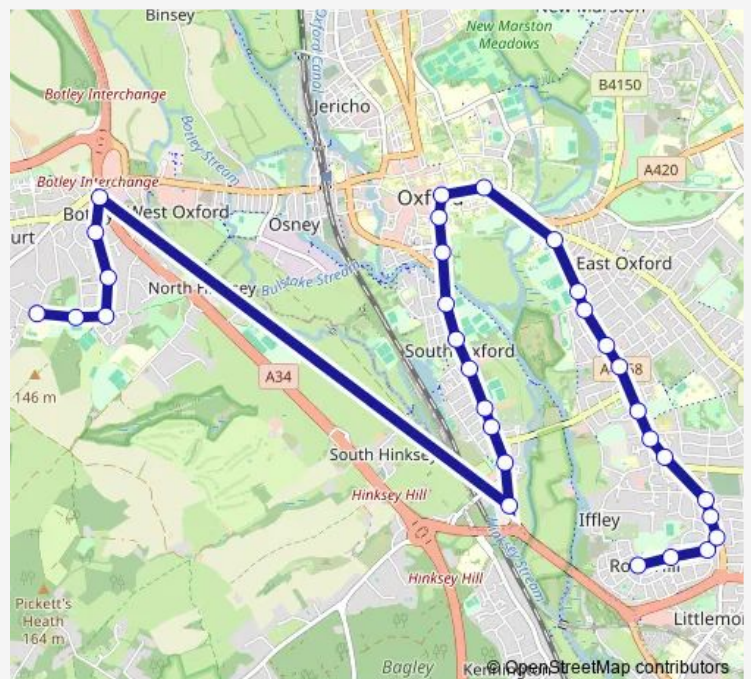

Whitehouse Road

Newton Road

Lake Street

Route schedule

The Oval — Matthew Arnold School

Monday 07:15

Tuesday 07:15

Wednesday 07:15

Thursday 07:15

Friday 07:15

Saturday —

Sunday —

Route info

Direction: The Oval

Stops: 31

Trip Duration: 1 hour 5 min

Route schedule

Matthew Arnold School — The Oval

Monday 15:22

Tuesday 15:22

Wednesday 15:22

Thursday 15:22

Friday 15:22

Saturday —

Sunday —

Route info

Direction: Matthew Arnold School

Stops: 28

Trip Duration: 0 hour 48 min

Spencer Crescent

Dashwood Road

The Oval