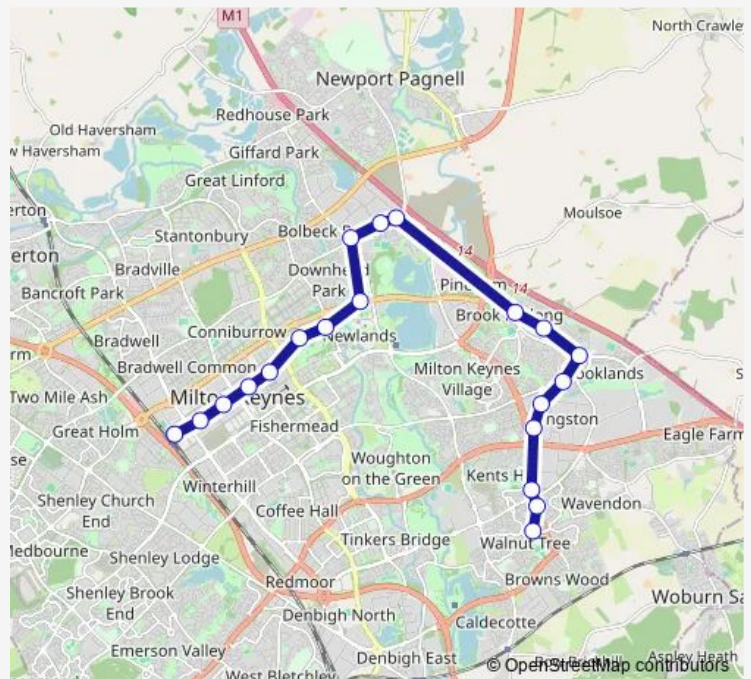

Laconia Lane

Brooklands Square

Countess Way

Mandeville Drive

Kingston District Centre

Walnut Tree Roundabout North

Walnut Tree Roundabout South

Walton High School

### Route schedule

Central Railway Station — Walton High School

Monday 07:30

Tuesday 07:30

Wednesday 07:30

Thursday 07:30

Friday 07:30

Saturday —

### Route info

Direction: Central Railway Station

Stops: 20

Trip Duration: 0 hour 50 min

3S — Milton Keynes - Walton High School

## Direction

Walton High School — Central Railway Station

20 stops

[Open route schedule](#)

Walton High School

Walnut Tree Roundabout South

Walnut Tree Roundabout North

Kingston District Centre