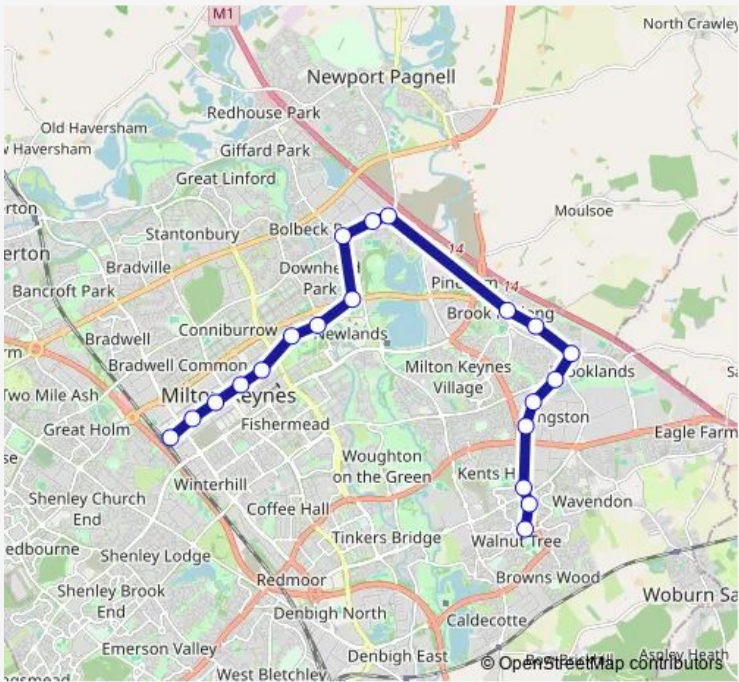

Bus 3S Milton Keynes - Walton High School

[Go to website](#)

**Direction**  
 Central Railway Station — Walton High School  
 20 stops  
[Open route schedule](#)

- Central Railway Station
- Santander House
- Central Business Exchange
- The Point
- Theatre District
- Skeldon Roundabout West
- Cricket Green Roundabout west
- Pagoda Roundabout West
- Willen Local Centre
- Millington Gate
- Tongwell Roundabout West
- Commodore Close
- Laconia Lane
- Brooklands Square
- Countess Way
- Mandeville Drive
- Kingston District Centre
- Walnut Tree Roundabout North
- Walnut Tree Roundabout South
- Walton High School

Route schedule  
 Central Railway Station — Walton High School

Monday	07:30
Tuesday	07:30
Wednesday	07:30
Thursday	07:30
Friday	07:30
Saturday	—
Sunday	—

Route info  
 Direction: Central Railway Station  
 Stops: 20  
 Trip Duration: 0 hour 50 min

## Direction

Central Railway Station — Walton High School

20 stops

[Open route schedule](#)

Central Railway Station

Santander House

Central Business Exchange

The Point

Laconia Lane

Brooklands Square

Countess Way

Mandeville Drive

Kingston District Centre

Walnut Tree Roundabout North

Walnut Tree Roundabout South

Walton High School