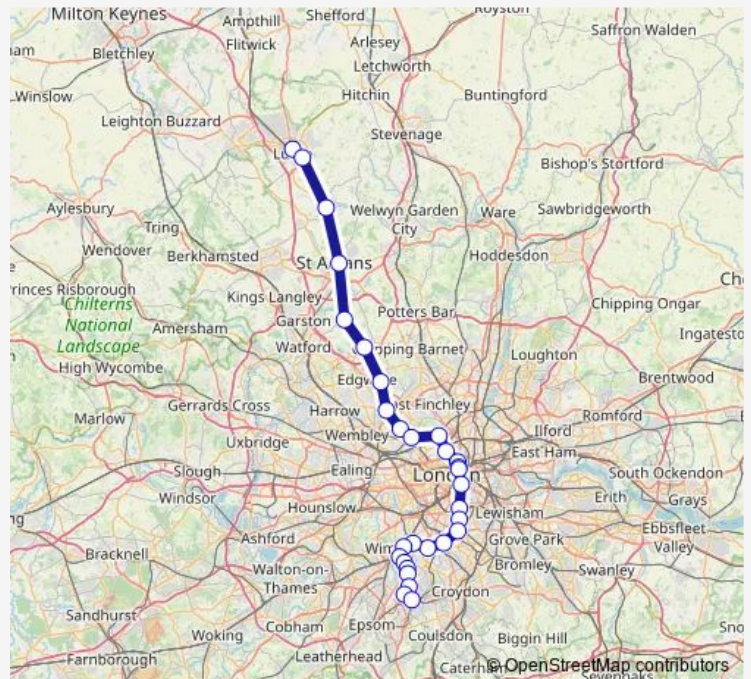

### Direction

Luton — Sutton (London)

30 stops

[Open route schedule](#)

- Luton
- Luton Airport Parkway
- Harpenden
- St Albans City
- Radlett
- Elstree & Borehamwood
- Mill Hill Broadway
- Hendon
- Cricklewood
- West Hampstead Thameslink
- Kentish Town
- London St Pancras International
- Farringdon
- City Thameslink
- London Blackfriars
- Elephant & Castle
- Loughborough Junction
- Herne Hill
- Tulse Hill
- Streatham
- Tooting

### Route schedule

Luton — Sutton (London)

Monday	04:20-22:54
Tuesday	04:20-22:54
Wednesday	04:20-22:54
Thursday	04:20-22:54
Friday	04:20-22:54
Saturday	04:20-22:58
Sunday	08:46-20:52

### Route info

Direction: Luton

Stops: 30

Trip Duration: 1 hour 56 min

■ TI:Lut->Suo — TL train service from LUT to Suo

Haydons Road

Wimbledon

Wimbledon Chase

## Route info

Direction: Luton

Stops: 25

Trip Duration: 1 hour 39 min