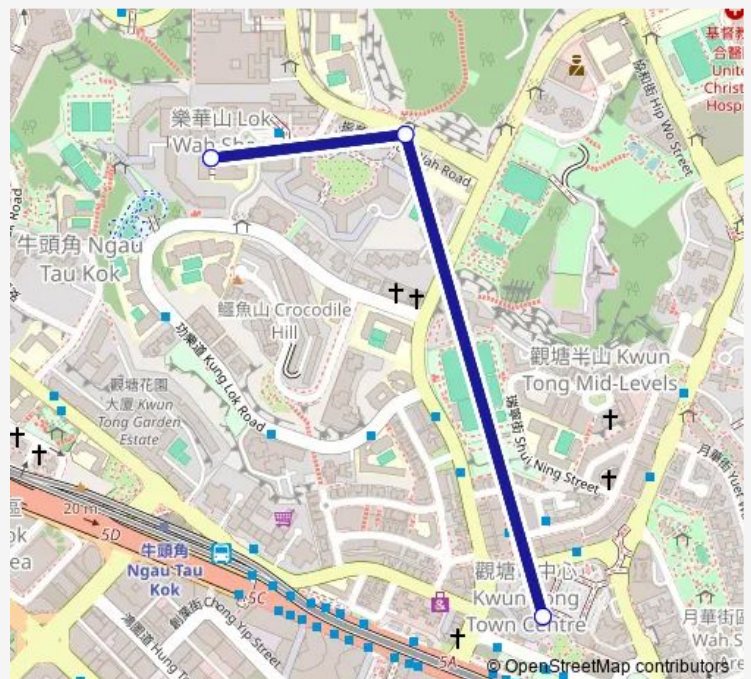

Bus 22M LOK WAH Estate - YUE MAN Square Public Transport Interchange

[Go to website](#)

Direction

YUE MAN SQUARE PUBLIC TRANSPORT INTERCHANGE — LOK WAH MINIBUS TERMINUS

3 stops

[Open route schedule](#)

YUE MAN SQUARE PUBLIC TRANSPORT INTERCHANGE

Chun WAH Road, Outside LOK WAH Estate Community Centre

LOK WAH MINIBUS TERMINUS

Route schedule

YUE MAN SQUARE PUBLIC TRANSPORT INTERCHANGE — LOK WAH MINIBUS TERMINUS

Monday	05:30-01:04 ⁺¹
Tuesday	05:30-01:04 ⁺¹
Wednesday	05:30-01:04 ⁺¹
Thursday	05:30-01:04 ⁺¹
Friday	05:30-01:04 ⁺¹
Saturday	05:30-01:04 ⁺¹
Sunday	05:30-01:04 ⁺¹

Route info

Direction: YUE MAN SQUARE PUBLIC TRANSPORT INTERCHANGE

Stops: 3

Trip Duration: 0 hour 7 min

DirectionLOK WAH MINIBUS TERMINUS — YUE MAN SQUARE
PUBLIC TRANSPORT INTERCHANGE

5 stops

[Open route schedule](#)

LOK WAH MINIBUS TERMINUS

CHUN WAH ROAD, NEAR LOK WAH SOUTH ESTATE

HONG NING ROAD RECREATION GROUND

HONG NING ROAD OUTSIDE HOUSE NO. 60

YUE MAN SQUARE PUBLIC TRANSPORT INTER-
CHANGE

Route schedule

LOK WAH MINIBUS TERMINUS — YUE MAN SQUARE
PUBLIC TRANSPORT INTERCHANGE