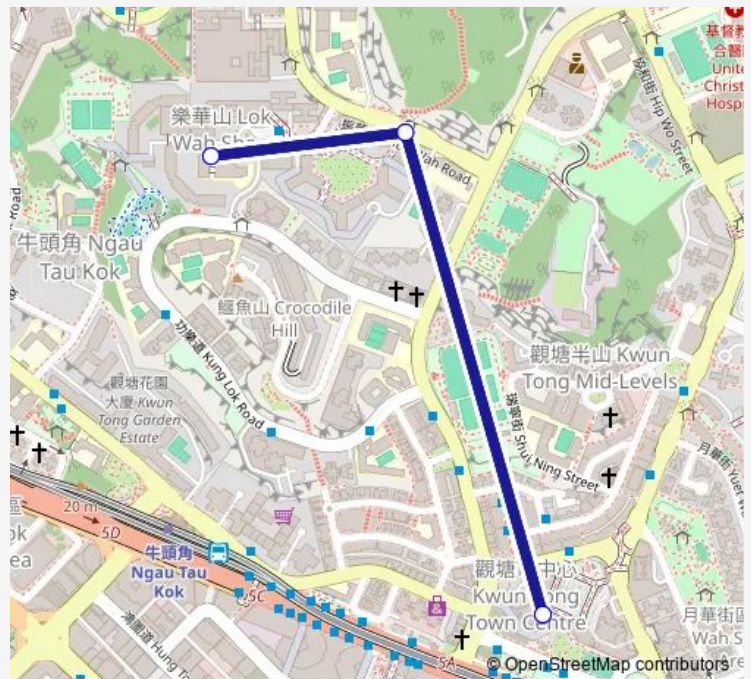

Bus 22m LOK WAH Estate - YUE MAN Square Public Transport Interchange

[Go to website](#)

Direction

YUE MAN Square Public Transport Interchange — LOK WAH Minibus Terminus

3 stops

[Open route schedule](#)

YUE MAN Square Public Transport Interchange

Chun WAH Road, Outside LOK WAH Estate Community Centre

LOK WAH Minibus Terminus

Route schedule

YUE MAN Square Public Transport Interchange — LOK WAH Minibus Terminus

Monday	05:30-01:04 ⁺¹
Tuesday	05:30-01:04 ⁺¹
Wednesday	05:30-01:04 ⁺¹
Thursday	05:30-01:04 ⁺¹
Friday	05:30-01:04 ⁺¹
Saturday	05:30-01:04 ⁺¹
Sunday	05:30-01:04 ⁺¹

Route info

Direction: YUE MAN Square Public Transport Interchange

Stops: 3

Trip Duration: 0 hour 7 min

■ 22m — LOK WAH Estate - YUE MAN Square Public Transport Interchange

Direction

LOK WAH Minibus Terminus — YUE MAN Square Public Transport Interchange

5 stops

[Open route schedule](#)

LOK WAH Minibus Terminus

Chun WAH Road, Near LOK WAH South Estate

Hong Ning Road Recreation Ground

Hong Ning Road Outside House NO. 60

YUE MAN Square Public Transport Interchange