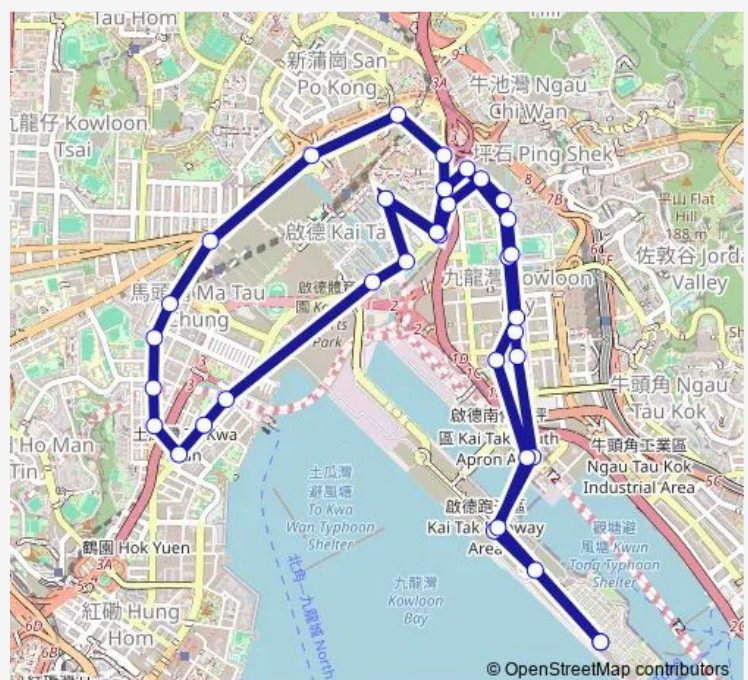

### Route info

Direction: [Ctb] KAI TAK Cruise Terminal[[Kmb] KAI TAK Cruise Terminal

Stops: 38

Trip Duration: 0 hour 38 min

■ 22M — KAI TAK Cruise Terminal - TO KWA WAN (Circular)

BusMaps

[Ctb] TAK Long Estate Carpark, Shing KAI Road[[Kmb]  
TAK Long Estate Carpark