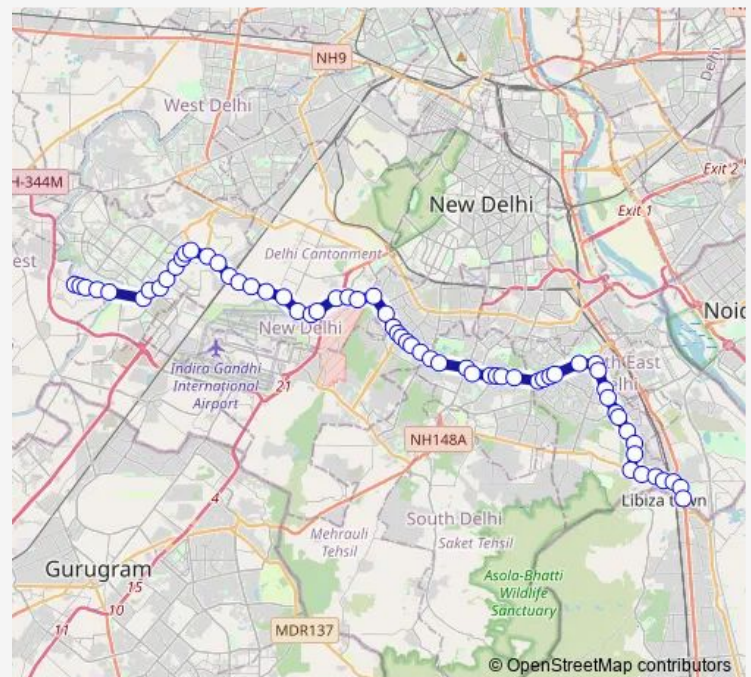

Thursday 04:30-14:20

Friday 04:30-14:20

Saturday 04:30-14:20

Sunday 04:30-14:20

Route info

Direction: Nehru Bus Stand Goyla Dairy

Stops: 63

Trip Duration: 2 hour 23 min

774adown

BusMaps

Palam More

NHW 8

APS Colony

APS Colony / Arjun Path

Subroto Park (Arjun Path)

Shani Mandir / Vasant Village