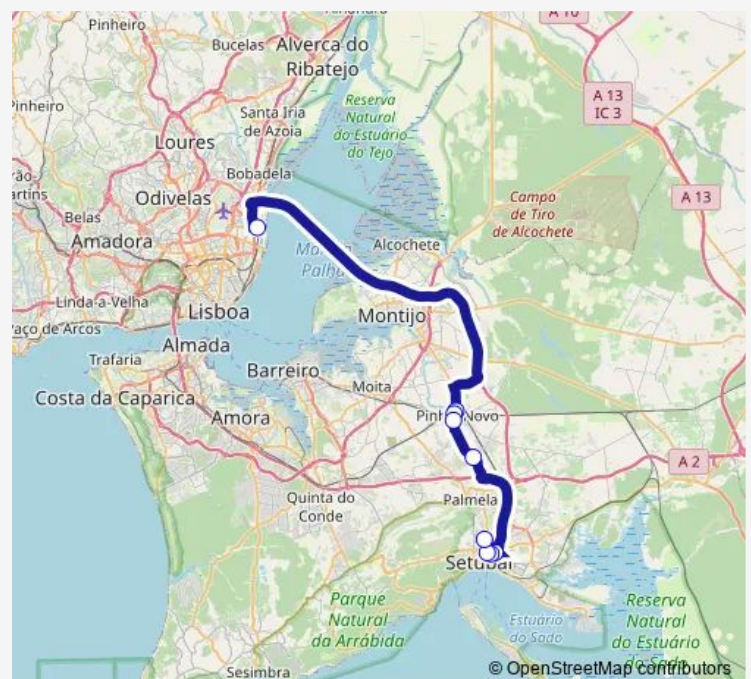

Bus 4715 Lisboa (Oriente) - Setúbal (Terminal Várzea) via Pinhal Novo

[Go to website](#)**Direction**

Gare do Oriente 21-C — Várzea (Terminal) P1

9 stops

[Open route schedule](#)

Gare do Oriente 21-C

Pinhal Novo (AV Alexandre Herculano 40)

Várzea (Terminal) P1

Route schedule

Gare do Oriente 21-C — Várzea (Terminal) P1

Monday	21:30-00:30 ⁺¹
Tuesday	21:30-00:30 ⁺¹
Wednesday	21:30-00:30 ⁺¹
Thursday	21:30-00:30 ⁺¹
Friday	21:30-00:30 ⁺¹
Saturday	21:30-00:30 ⁺¹
Sunday	21:30-00:30 ⁺¹

Route info

Direction: Gare do Oriente 21-C

Stops: 9

Trip Duration: 0 hour 45 min

Direction

Várzea (Terminal) P1 — Gare do Oriente 21-C

8 stops

[Open route schedule](#)

Saturday 20:30-23:30

Sunday 20:30-23:30

Route info

Direction: Várzea (Terminal) P1

Stops: 8

Trip Duration: 0 hour 50 min

4715 Bus time schedules and route maps are available in an offline PDF at busmaps.com. Use the busmaps.com website to see live bus times, train schedule or subway schedule, and step-by-step directions for all public transit in Pinhal Novo