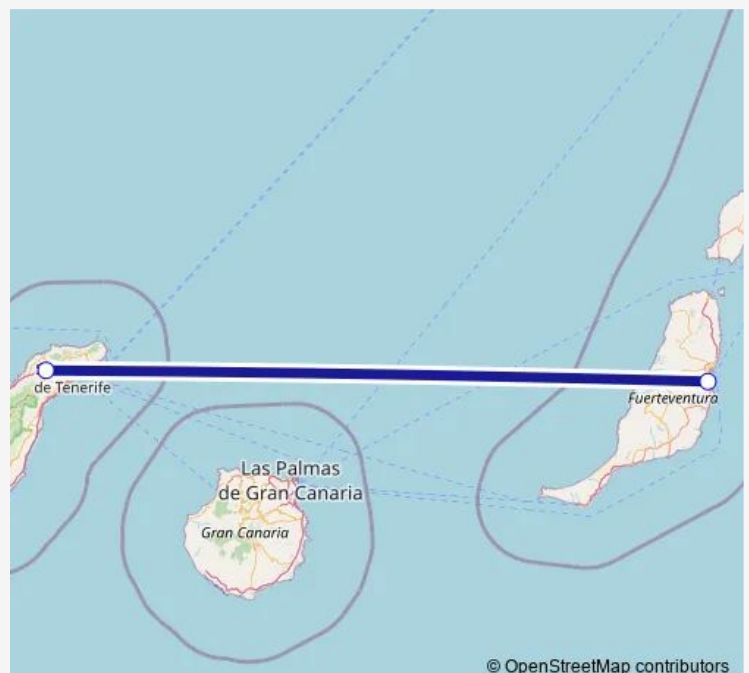

Air Service TFN-FUE (NAY) Tenerife Norte-Ciudad de La Laguna a Fuerteventura

[Go to website](#)

Direction

undefined — undefined

0 stops

[Open route schedule](#)

Route schedule

undefined — undefined

Monday	16:40
Tuesday	—
Wednesday	—
Thursday	—
Friday	—
Saturday	—
Sunday	—

Route info

Direction:

Stops: 0

Trip Duration: — min

TFN-FUE (NAY) Air Service time schedules and route maps are available in an offline PDF at busmaps.com. Use the busmaps.com website to see live bus times, train schedule or subway schedule, and step-by-step directions for all public transit in Santa Cruz de Tenerife