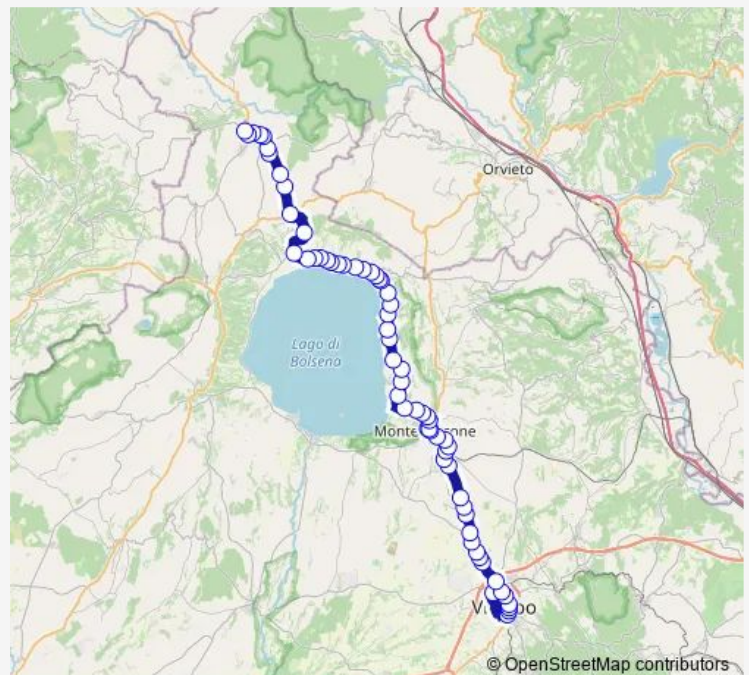

Route schedule

VITERBO | Riello # f641 — ACQUAPENDENTE | Ist. OMNICOOMPRESIVO LEONARDO DA VINCI # f847

Monday	17:30
Tuesday	17:30
Wednesday	—
Thursday	17:30
Friday	17:30
Saturday	17:30
Sunday	—

Route info

Direction: VITERBO | Riello # f641

Stops: 64

Trip Duration: 1 hour 20 min

Viterbo - Acquapendente # Ac011d

MONTEFIASCONE | Cimitero # f701

Montefiascone | Via Cassia Via Contadini # f597

Montefiascone | Piazzale Roma # f15091