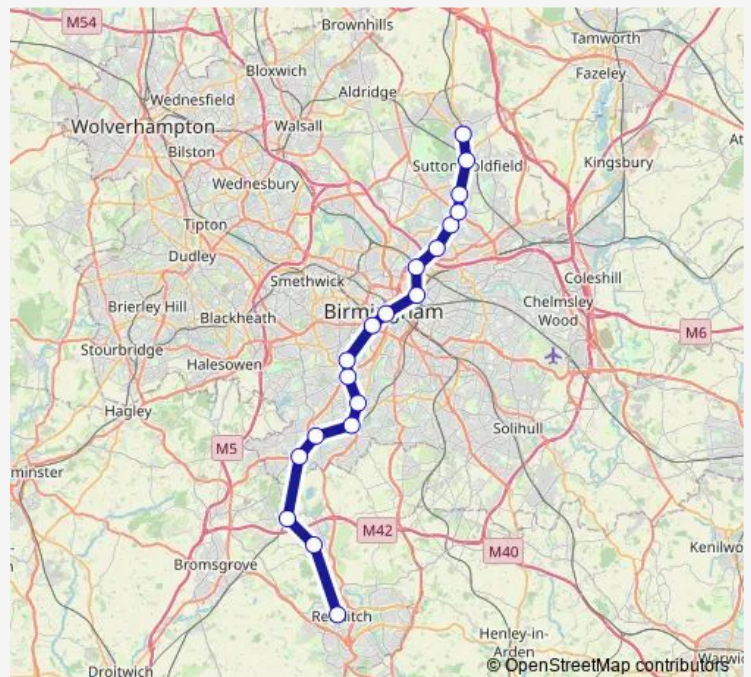

## Rail Lm:Rdc->Fok LM train service from RDC to Fok

[Go to website](#)

### Direction

Redditch — Four Oaks

19 stops

[Open route schedule](#)

- Redditch
- Alvechurch
- Barnt Green
- Longbridge
- Northfield
- Kings Norton
- Bournville
- Selly Oak
- University
- Five Ways
- Birmingham New Street
- Duddeston
- Aston
- Gravelly Hill
- Erdington
- Chester Road
- Wylde Green
- Sutton Coldfield
- Four Oaks

### Route schedule

Redditch — Four Oaks

Monday	06:07-22:57
Tuesday	06:07-22:57
Wednesday	06:07-22:57
Thursday	06:07-22:57
Friday	06:07-22:57
Saturday	06:05-22:57
Sunday	—

### Route info

Direction: Redditch

Stops: 19

Trip Duration: 1 hour 9 min

■ Lm:Rdc->Fok — LM train service from RDC to Fok

Lm:Rdc->Fok Rail time schedules and route maps are available in an offline PDF at [busmaps.com](https://busmaps.com). Use the [busmaps.com](https://busmaps.com) website to see live bus times, train schedule or subway schedule, and step-by-step directions for all public transit in Birmingham