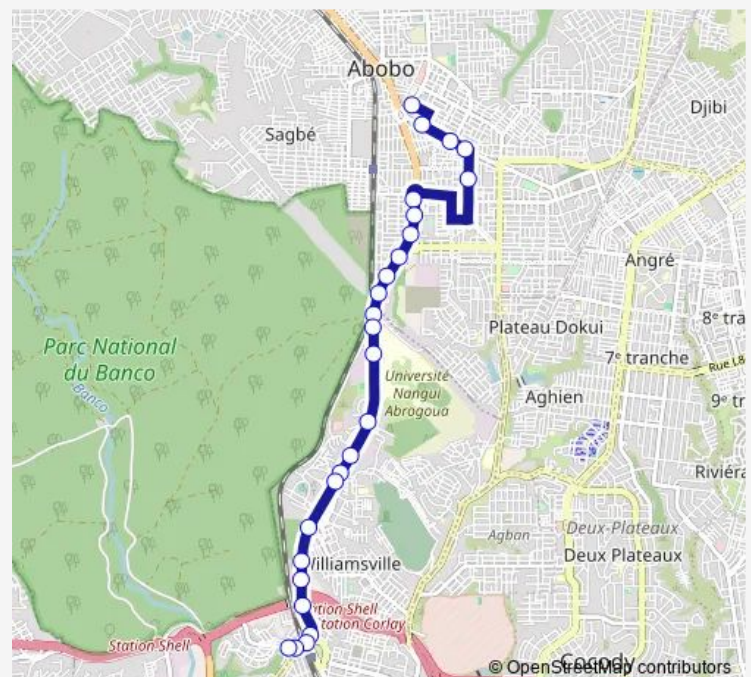

Thursday 06:00

Friday 06:00

Saturday 06:00

Sunday 06:00

Route info

Direction: Abobo Gare Mairie

Stops: 26

Trip Duration: 2 hour 0 min

gbaka : Adjamé Agban ↔ Mairie d'Abobo

Après le Pont

En bas du pont

Adjamé Nouvelle Gare

Paharmacie Agban

Adjamé Agban Village

Direction

Adjamé Agban Village — Abobo Gare Mairie

32 stops

[Open route schedule](#)

Adjamé Agban Village

Pharmacie Agban

Carrefour Mosquée

Attécoubé Garage

A la Poubelle

Station Afriquia

Thursday 06:00

Friday 06:00

Saturday 06:00

Sunday 06:00

Route info

Direction: Adjamé Agban Village

Stops: 32

Trip Duration: 2 hour 0 min