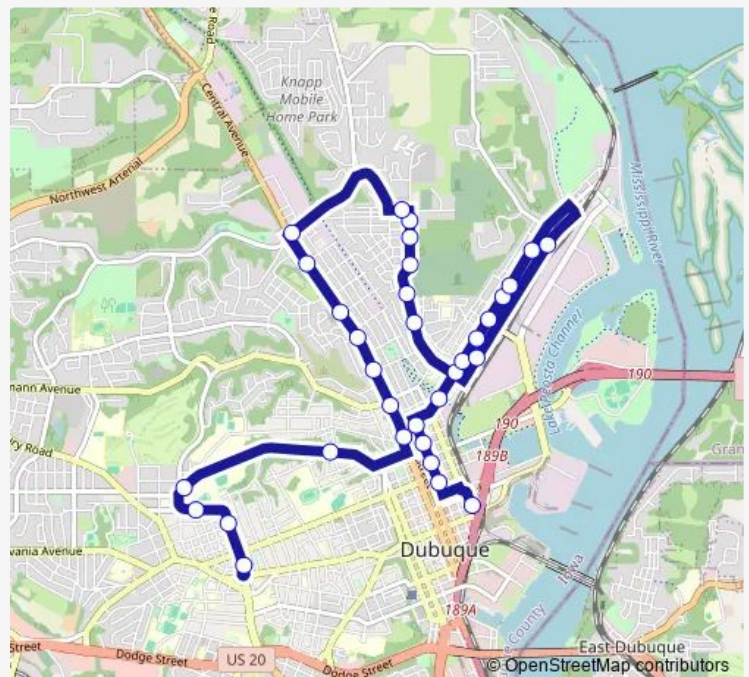

Direction

Intermodal Transfer — Midtown Transfer

33 stops

[Open route schedule](#)

Intermodal Transfer

Jackson St and 13th St

Jackson St and 15th St

Jackson St and 17th St

Rhomberg Ave and Whittier St

Garfield Ave and Emerson St

Garfield Ave and Humboldt St

Windsor Ave and Merz St

Windsor Ave and Hennepin St

Windsor Ave at Linwood Cemetery

Windsor Ave and Goethe St

Windsor Ave and Euclid St

Saturday —

Sunday —

Route info

Direction: Intermodal Transfer

Stops: 33

Trip Duration: 0 hour 34 min

AME — AM Commuter E Weekday

32nd St and Central Ave

Monday 05:20

Tuesday 05:20

Wednesday 05:20

Thursday 05:20

Friday 05:20

Saturday —

Sunday —

Route info