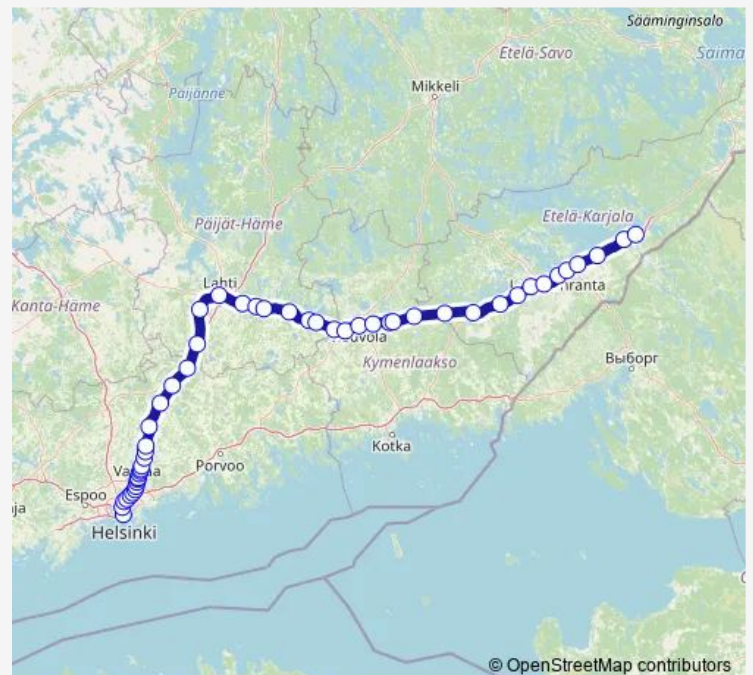

### Route schedule

Helsinki — Imatra

Monday 17:19

Tuesday 17:19

Wednesday 17:19

Thursday 17:19

Friday 17:19

Saturday —

### Route info

Direction: Helsinki

Stops: 50

Trip Duration: 2 hour 36 min

■ IC 111 — Helsinki - Imatra

Sipilä

Henna

Hakosilta