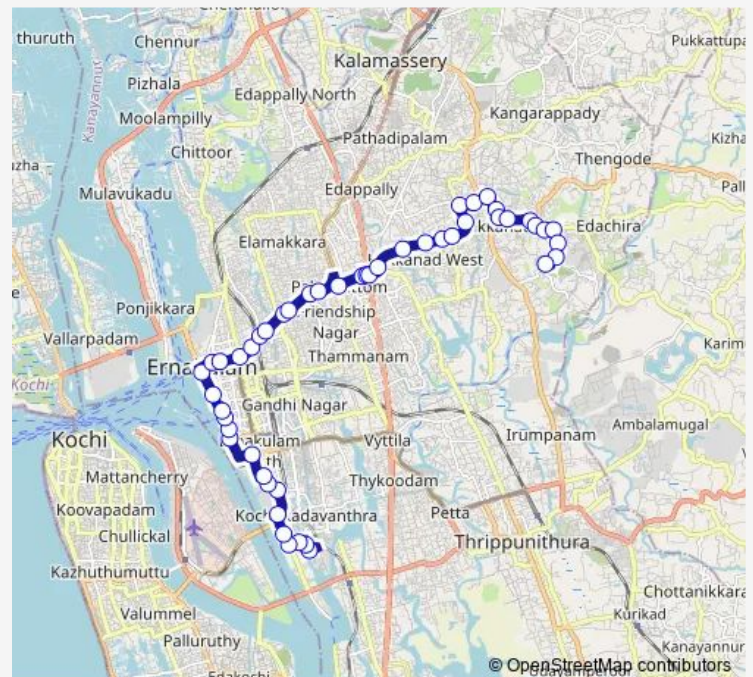

Bus Konthuruthy ↔ Nilampathijamukal

[Go to website](#)

Direction

School Padi — Nilampathinia Mugal Junction

49 stops

[Open route schedule](#)

School Padi

Konthuruthy

Akg

Mattamal Junction

Chakola

Thevara

Atlantis

Cochin Shipyard Main Gate

Ravipuram

Pallimukk

Gandhi Square

Subash Park

Ernakulam Boat Jetty

Children's Park

Menaka

High Court Junction

Saritha

St Alberts

Kacheripadi

North Railway Station

Town Hall

Route schedule

School Padi — Nilampathinia Mugal Junction

Monday 06:00

Tuesday 06:00

Wednesday 06:00

Thursday 06:00

Friday 06:00

Saturday 06:00

Sunday 06:00

Route info

Direction: School Padi

Stops: 49

Trip Duration: 0 hour 54 min

Konthuruthy ↔ Nilampathijamukal