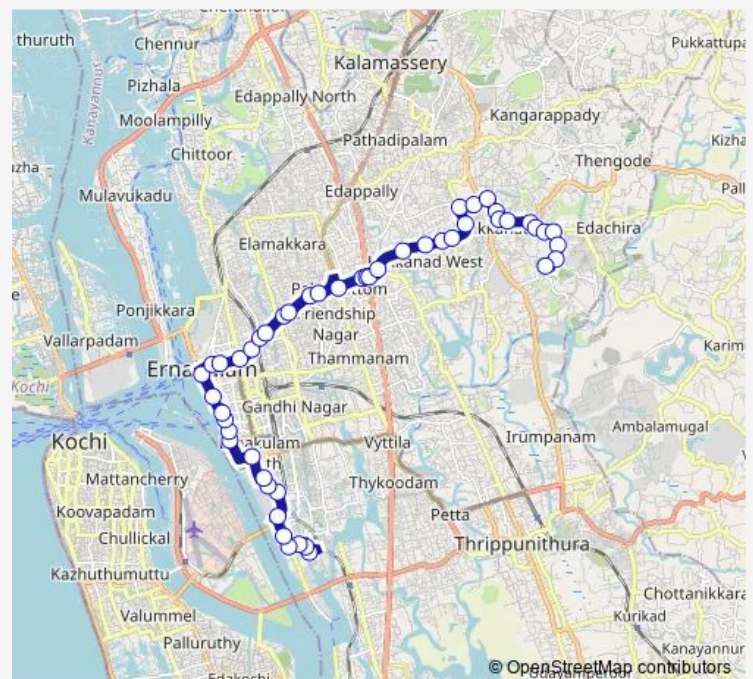

Thursday 06:00

Friday 06:00

Saturday 06:00

Sunday 06:00

Route info

Direction: School Padi

Stops: 49

Trip Duration: 0 hour 54 min