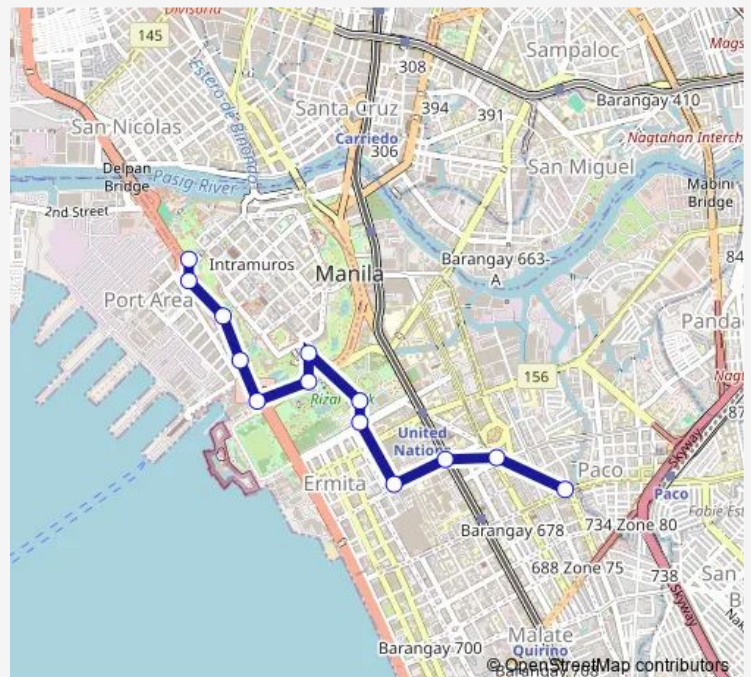

### Direction

Angel Linao / Pedro Gil — Bonifacio Dr, Manila

13 stops

[Open route schedule](#)

Angel Linao / Pedro Gil

Pedro Gil, Manila

Taft Ave / Padre Faura Intersection, Manila

Robinson's Place Residences II, Padre Faura, Manila

### Route schedule

Angel Linao / Pedro Gil — Bonifacio Dr, Manila

Monday 00:00

Tuesday 00:00

Wednesday 00:00

Thursday 00:00

Friday 00:00

Saturday 00:00

### Route info

Direction: Angel Linao / Pedro Gil

Stops: 13

Trip Duration: 0 hour 18 min

■ Pandacan Pier South

Bus time schedules and route maps are available in an offline PDF at [busmaps.com](https://busmaps.com). Use the [busmaps.com](https://busmaps.com) website to see live bus times, train schedule or subway schedule, and step-by-step directions for all public transit in Manila