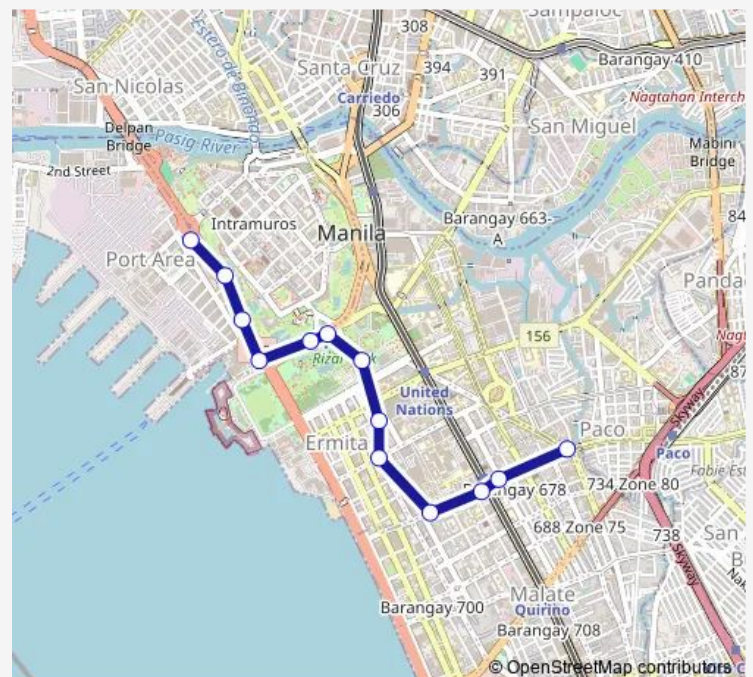

Padre Faura / M Adriatico Intersection, Manila

Philippine General Hospital, Pedro Gil, Manila

UP College of Nursing, Pedro Gil, Manila

Leon Guinto Sr. / Pedro Gil Intersection, Manila

Angel Linao / Pedro Gil

Route schedule

Bonifacio Drive, Manila — Angel Linao / Pedro Gil

Monday 00:00

Tuesday 00:00

Wednesday 00:00

Thursday 00:00

Friday 00:00

Saturday 00:00

Sunday 00:00

Route info

Direction: Bonifacio Drive, Manila

Stops: 13

Trip Duration: 0 hour 18 min

■ Pandacan Pier South

Bus time schedules and route maps are available in an offline PDF at busmaps.com. Use the busmaps.com website to see live bus times, train schedule or subway schedule, and step-by-step directions for all public transit in Manila