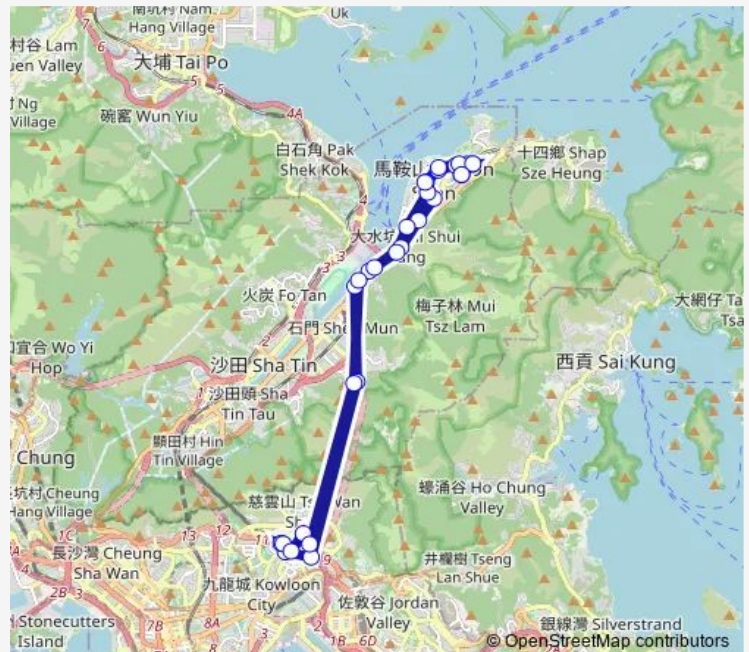

[Kmb] MA ON Shan Town Centre[[Lwb] MA ON Shan Town Centre

[Ctb] MA ON Shan Sports Ground, Hang Hong Street[[Kmb+Ctb] MA ON Shan Sports Ground/
Ma ON Shan Sports Ground, Hang Hong Street[[Kmb] MA ON Shan Sports Ground

[Ctb] YIU HIM House YIU ON Estate, Hang Hong Street[[Kmb+Ctb] YIU HIM House YIU ON Estate/
Yiu HIM House YIU ON Estate, Hang Hong Street[[Kmb] YIU HIM House YIU ON Estate

[Ctb] KAM Chun Court, MA ON SHA Road[[Kmb+Ctb] KAM Chun Court/
Kam Chun Court, MA ON SHA Road[[Kmb] KAM Chun Court

[Ctb] Chevalier Garden, Hang TAK Street[[Kmb+Ctb] Chevalier Garden/
Chevalier Garden, Hang TAK Street[[Kmb] Chevalier Garden[[Lwb] Chevalier Garden

[Ctb] A Kung Kok, A Kung KOK Street[[Kmb+Ctb] A Kung KOK/
A Kung Kok, A Kung KOK Street[[Kmb] A Kung Kok[[Lwb] A Kung Kok

Route schedule

[Kmb+Ctb] KAM Ying Court BUS Terminus/
Kam Ying Court[[Kmb] KAM Ying Court BUS Terminus — [Kmb+Ctb] KAM Ying Court BUS Terminus/
Kam Ying Court[[Kmb] KAM Ying Court BUS Terminus

Monday	05:30-20:15
Tuesday	05:30-20:15
Wednesday	05:30-20:15
Thursday	05:30-20:15
Friday	05:30-20:15
Saturday	05:30-20:40
Sunday	05:30-22:00

Route info

Direction: [Kmb+Ctb] KAM Ying Court BUS Terminus/
Kam Ying Court[[Kmb] KAM Ying Court BUS Terminus

Stops: 30

Trip Duration: 0 hour 51 min