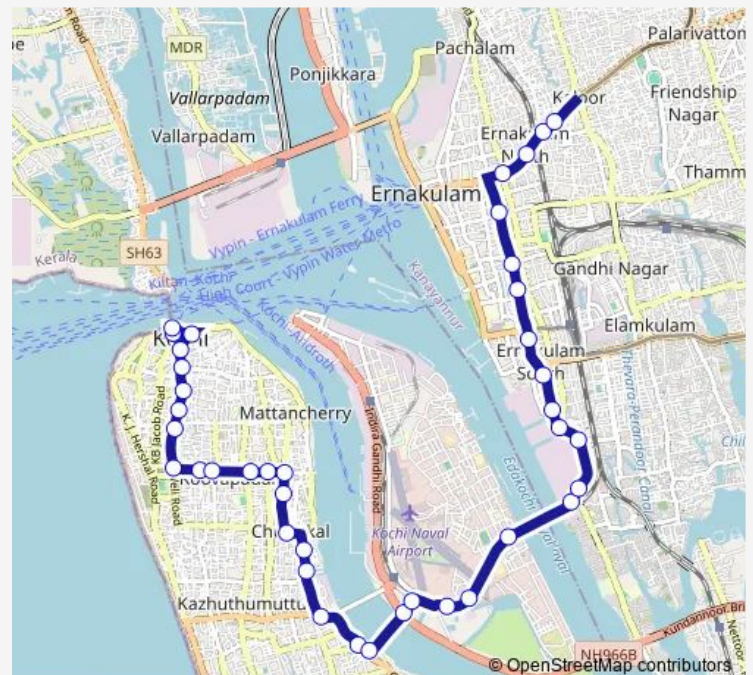

Saturday 06:00

Sunday 06:00

Route info

Direction: Fort Kochi Stand

Stops: 40

Trip Duration: 0 hour 45 min

CPT Junction

Mattancherry Halt

Airport

Vathuruthy

Naval Base

Thevara Junction

Thevara

Atlantis

Cochin Shipyard Main Gate

Ravipuram

Monday 06:00

Tuesday 06:00

Wednesday 06:00

Thursday 06:00

Friday 06:00

Saturday 06:00

Sunday 06:00

Route info