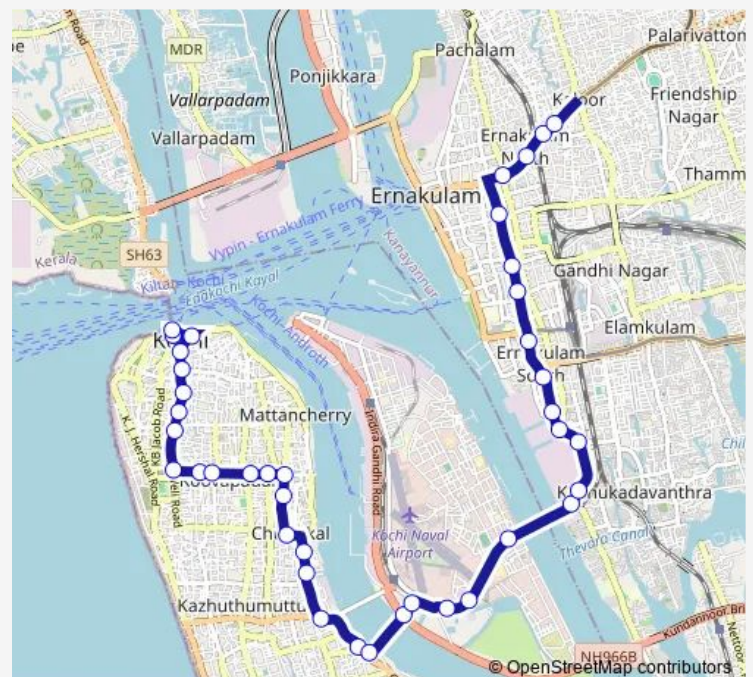

Saturday 06:00

Sunday 06:00

Route info

Direction: Fort Kochi Stand

Stops: 40

Trip Duration: 0 hour 45 min

Fort Kochi ↔ Kaloor

CPT Junction