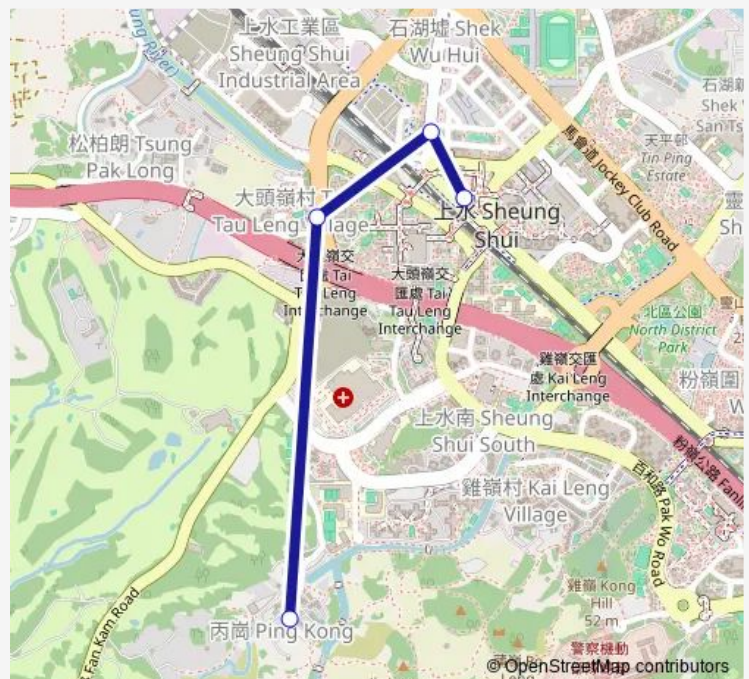

Bus 58k Sheung Shui Station Public Light BUS Terminus - Ping Kong Road, Near Ping Kong

[Go to website](#)

Direction

Ping Kong Road, Near Ping Kong — Sheung Shui Station Public Light BUS Terminus|Sheung Shui Station Public Light BUS Terminus

4 stops

[Open route schedule](#)

Ping Kong Road, Near Ping Kong

PO Shek WU Road, Near Choi Ngan House, Choi PO Court

SAN Fung Avenue, Near Shek WU HUI Post Office

Sheung Shui Station Public Light BUS Terminus|Sheung Shui Station Public Light BUS Terminus

Route schedule

Ping Kong Road, Near Ping Kong — Sheung Shui Station Public Light BUS Terminus|Sheung Shui Station Public Light BUS Terminus

Monday	06:00-20:00
Tuesday	06:00-20:00
Wednesday	06:00-20:00
Thursday	06:00-20:00
Friday	06:00-20:00
Saturday	06:00-20:00
Sunday	06:00-20:00

Route info

Direction: Ping Kong Road, Near Ping Kong

Stops: 4

Trip Duration: 0 hour 9 min

Direction

Sheung Shui Station Public Light BUS Terminus|Sheung Shui Station Public Light BUS Terminus — Ping Kong Road, Near Ping Kong