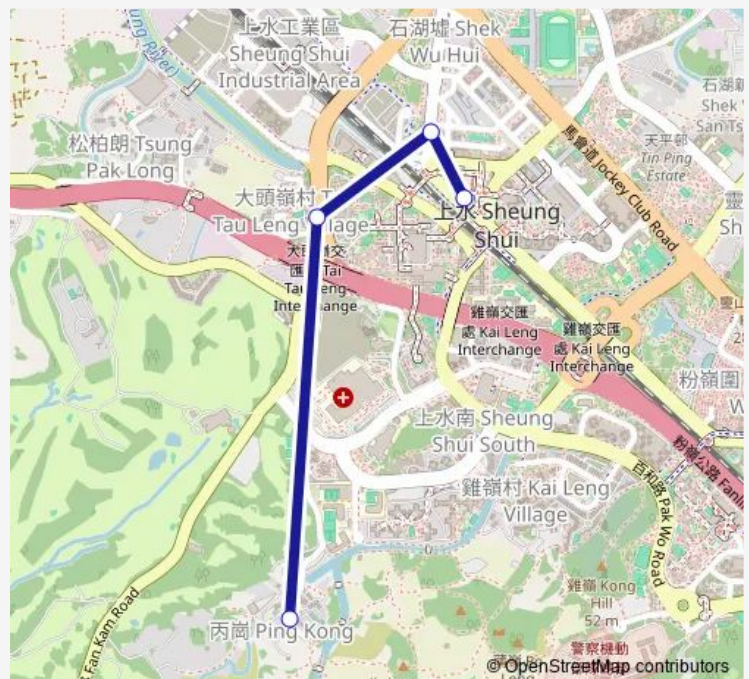

Bus 58K Sheung Shui Station Public Light BUS Terminus - Ping Kong Road, Near Ping Kong

[Go to website](#)

Direction

PING KONG ROAD, NEAR PING KONG — Sheung Shui Station Public Light BUS Terminus|Sheung Shui Station Public Light BUS Terminus

4 stops

[Open route schedule](#)

PING KONG ROAD, NEAR PING KONG

PO SHEK WU ROAD, NEAR CHOI NGAN HOUSE, CHOI PO COURT

SAN FUNG AVENUE, NEAR SHEK WU HUI POST OFFICE

Sheung Shui Station Public Light BUS Terminus|Sheung Shui Station Public Light BUS Terminus

Route schedule

PING KONG ROAD, NEAR PING KONG — Sheung Shui Station Public Light BUS Terminus|Sheung Shui Station Public Light BUS Terminus

Monday	06:00-20:00
Tuesday	06:00-20:00
Wednesday	06:00-20:00
Thursday	06:00-20:00
Friday	06:00-20:00
Saturday	06:00-20:00
Sunday	06:00-20:00

Route info

Direction: PING KONG ROAD, NEAR PING KONG

Stops: 4

Trip Duration: 0 hour 9 min

Direction

Sheung Shui Station Public Light BUS Terminus|Sheung Shui Station Public Light BUS Terminus — PING KONG ROAD, NEAR PING KONG