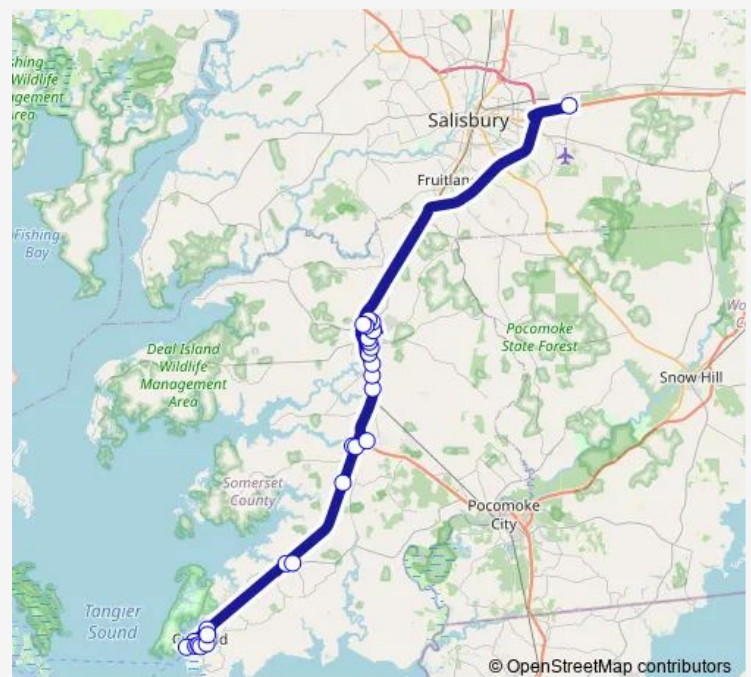

### Direction

Shore Transit Bus Terminal — Princess Anne Transfer Point

24 stops

[Open route schedule](#)

Shore Transit Bus Terminal

Princess Anne Transfer Point

Mcdonalds - Crisfield

The Crab Place

### Route schedule

Shore Transit Bus Terminal — Princess Anne Transfer Point

Monday 03:50-04:40

Tuesday 03:50-04:40

Wednesday 03:50-04:40

Thursday 03:50-04:40

Friday 03:50-04:40

Saturday 04:40

### Route info

Direction: Shore Transit Bus Terminal

Stops: 24

Trip Duration: 1 hour 51 min

705N — Salisbury-Crisfield-Princess Anne

Talons Square Apts

Royal Farms

Princess Anne Transfer Point

**Direction**

Mcdonalds - Crisfield — Shore Transit Bus Terminal

27 stops

[Open route schedule](#)

Mcdonalds - Crisfield

The Crab Place

Crisfield Dock

Somers Cove 1 - Wilson Center