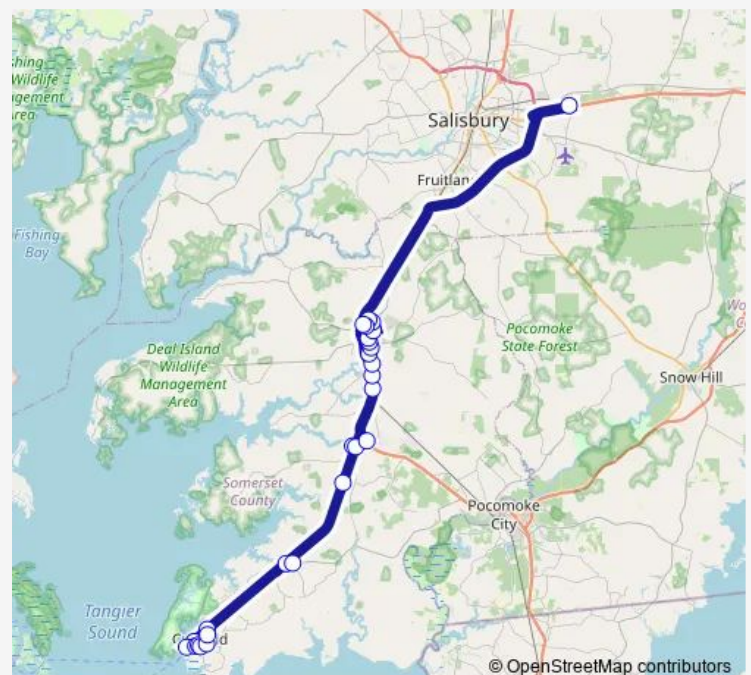

Shamrock Gas / Stop n Shop

Umes - Student Services Center

Ardens Run Apartment

Route schedule

Shore Transit Bus Terminal — Princess Anne Transfer Point

Monday 03:50-04:40

Tuesday 03:50-04:40

Wednesday 03:50-04:40

Thursday 03:50-04:40

Friday 03:50-04:40

Saturday 04:40

Sunday —

Route info

Direction: Shore Transit Bus Terminal

Stops: 24

Trip Duration: 1 hour 51 min

705n — Salisbury-Crisfield-Princess Anne

Talons Square Apts

Royal Farms

Princess Anne Transfer Point

Direction

Mcdonalds - Crisfield — Shore Transit Bus Terminal

27 stops

[Open route schedule](#)

Mcdonalds - Crisfield

The Crab Place

Crisfield Dock

Somers Cove 1 - Wilson Center

Charlotte Ave. & Cove St. - East

Somers Cove 3 - Retirement Village

Cove St. & Somerset Ave. - East

Crisfield High School - North