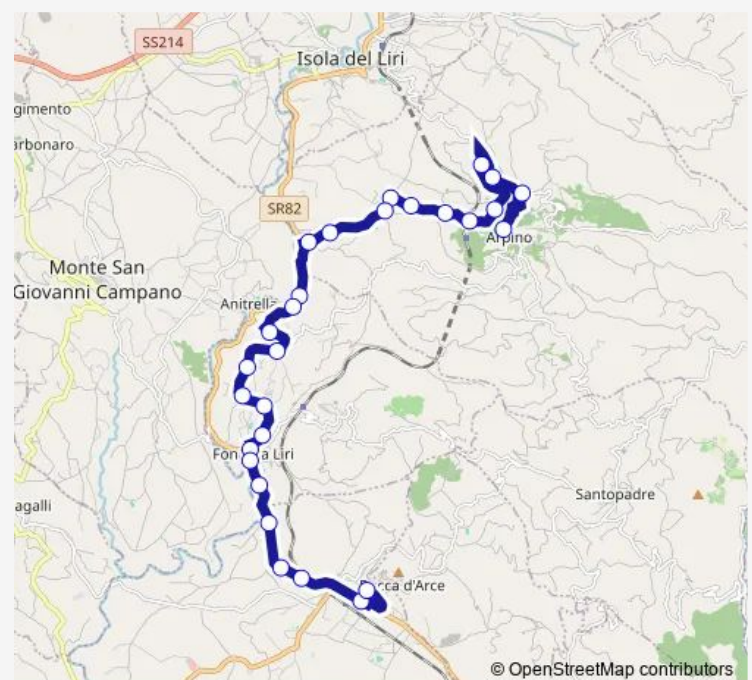

FONTANA LIRI | Via Pola Via Milano # f6912

FONTANA LIRI | Via Pola Via XXIX Maggio # f6913

Route schedule

ARPINO | Via Amendola (Liceo) # f7009 — Arce | Via Marconi Via Magni # f5271

Monday	09:20
Tuesday	09:20
Wednesday	09:20
Thursday	09:20
Friday	09:20
Saturday	09:20-13:30
Sunday	—

Route info

Direction: ARPINO | Via Amendola (Liceo) # f7009

Stops: 28

Trip Duration: 0 hour 30 min

Arpino - Arce # So211d

FONTANA LIRI | Corso Trieste # f6914

FONTANA LIRI | Corso Trieste Via Terme # f6915

ARCE | Sant'Eleuterio # f6916

ARCE | Via Fontanelle Via Campostefano # f6917

ARCE | Via Fontanelle Via Sant'Eluterio # f6918

Arce | Stazione FS # f5269

Arce | Via Marconi Via Magni # f5271

Bus time schedules and route maps are available in an offline PDF at busmaps.com. Use the busmaps.com website to see live bus times, train schedule or subway schedule, and step-by-step directions for all public transit in Collefontana-Fontana Liri Inferiore