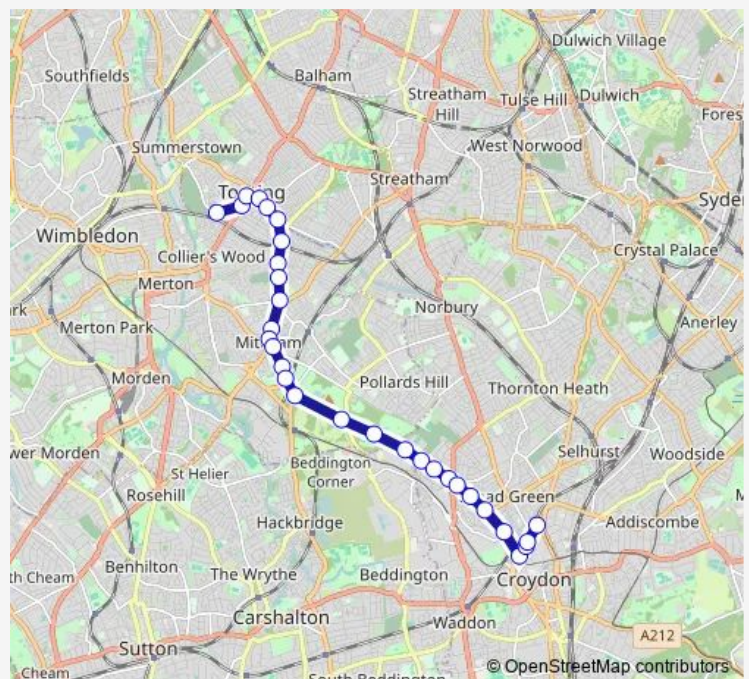

Bus 264 West Croydon - Mitcham Common - Mitcham - Tooting - St George's Hospital

[Go to website](#)

Direction

St George's Hospital — West Croydon Bus Station

30 stops

[Open route schedule](#)

- St George's Hospital
- Nutwell Street
- Tooting Broadway Station
- Mitcham Road /Tooting Broadway
- Tooting / The Mitre
- Amen Corner
- Tooting Station
- Gorringe Park Avenue
- London Road / Figgie's Marsh
- Eveline Road
- Downe Road / Mitcham Library
- Mitcham Fair Green
- Upper Green East
- Three Kings Pond
- Madeira Road
- The Ravensbury
- Beddington Lane
- Watneys Road
- Rochford Way
- Therapia Lane/Croydon Cemetery
- Brading Road

Route schedule

St George's Hospital — West Croydon Bus Station

Monday	00:00-23:45
Tuesday	00:00-23:45
Wednesday	00:00-23:45
Thursday	00:00-23:45
Friday	00:00-23:45
Saturday	00:00-23:45
Sunday	00:00-23:45

Route info

Direction: St George's Hospital

Stops: 30

Trip Duration: 0 hour 29 min

264 — West Croydon - Mitcham Common - Mitcham - Tooting - St George's Hospital

Lombard Roundabout

Drake Road

Priory Road (CR0)

Sumner Road Waddon

Factory Lane

Reeves Corner

Centrale Tram Stop

Ruskin Road

West Croydon Bus Station

Direction

West Croydon Bus Station — St George's Hospital