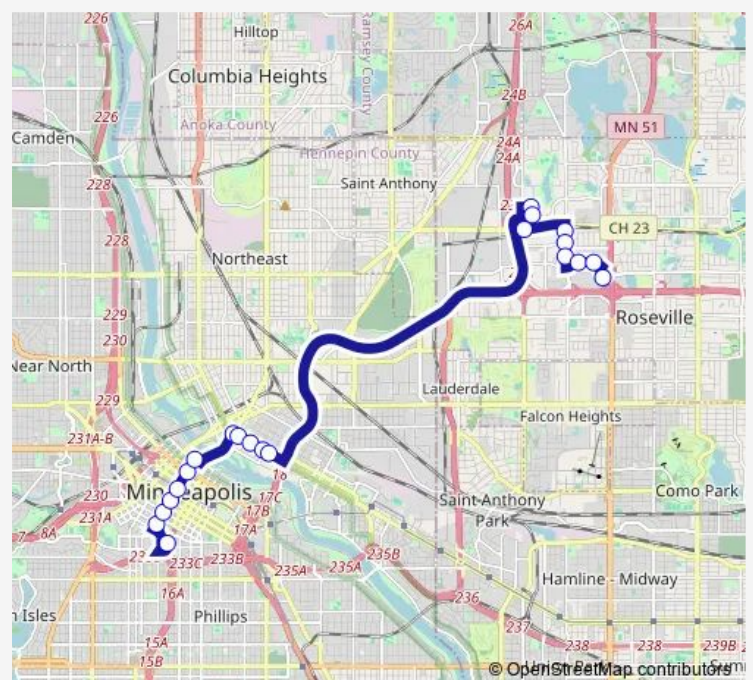

University Ave SE & 4th Ave Se

University Ave SE & 6th Ave Se

University Ave SE & 7th Ave Se

Iona Lane & I-35W and Co Rd C P&R

Mount Ridge Rd & Twin Lakes Pkwy

Co Rd C & Cleveland Ave N

Fairview Ave & #2621

Fairview Ave & Oakcrest Ave

Fairview Ave & #2487

Co Rd B-2 & Rosedale Commons (E)

Co Rd B-2 & American St

Rosedale Transit Center & Gate C

Route schedule

4th Ave S & 14th St / 15th St - Layover — Rosedale Transit Center & Gate C

Monday 16:05-17:11

Tuesday 16:05-17:11

Wednesday 16:05-17:11

Thursday 16:05-17:11

Friday 16:05-17:11

Saturday —

Sunday —

Route info

Direction: 4th Ave S & 14th St / 15th St - Layover

Stops: 21

Trip Duration: 0 hour 36 min

264

Direction

Rosedale Transit Center & Gate C — Marquette Ave & 11th St - Stop Group C

22 stops

[Open route schedule](#)