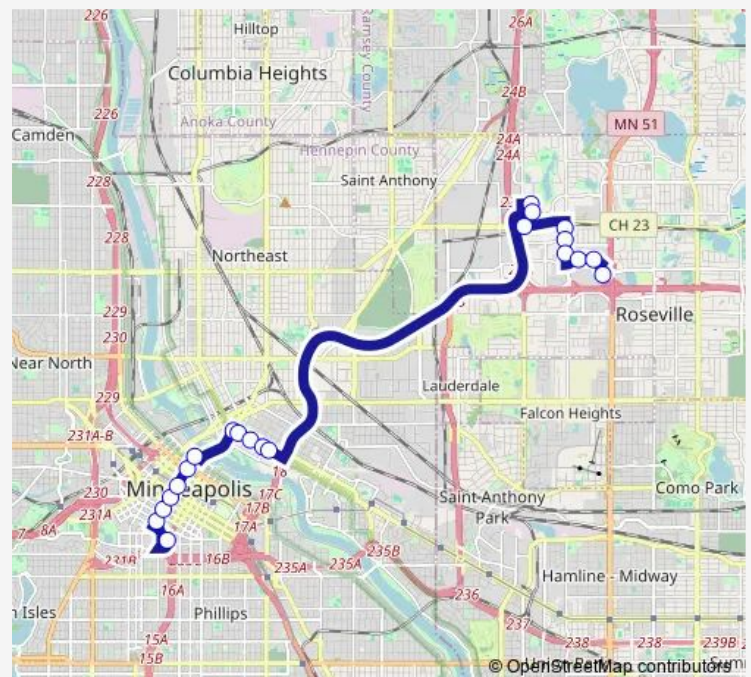

University Ave SE & 4th Ave Se

University Ave SE & 6th Ave Se

University Ave SE & 7th Ave Se

Iona Lane & I-35W and Co Rd C P&R

Mount Ridge Rd & Twin Lakes Pkwy

Co Rd C & Cleveland Ave N

Fairview Ave & #2621

Fairview Ave & Oakcrest Ave

Fairview Ave & #2487

Co Rd B-2 & Rosedale Commons (E)

Co Rd B-2 & American St

Rosedale Transit Center & Gate C

Route schedule

4th Ave S & 14th St / 15th St - Layover — Rosedale Transit Center & Gate C

Monday 16:05-17:11

Tuesday 16:05-17:11

Wednesday 16:05-17:11

Thursday 16:05-17:11

Friday 16:05-17:11

Saturday —

Sunday —

Route info

Direction: 4th Ave S & 14th St / 15th St - Layover

Stops: 21

Trip Duration: 0 hour 37 min

264

Direction

Rosedale Transit Center & Gate C — Marquette Ave & 11th St - Stop Group C

22 stops

[Open route schedule](#)