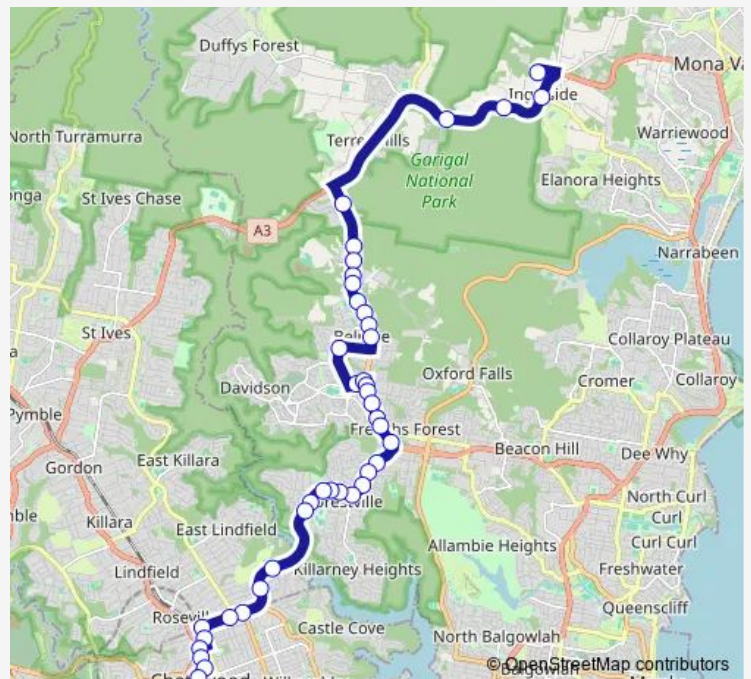

Wesley Gardens, Forest Way

Forest Way After Oates Pl

Forest Way Opp Ralston Av

Forest Way Before Perentie Rd

Pringle Av After Hews Pde

Wakehurst Public School, Glen St

Glen St Before Forest Way

Forest Way After Glen St

Forest Way Opp Bambara Oval

Forest Way Before Bowman Av

Forest Way At Adams St

Route schedule

Hamazkaine Arshak And Sophie Galstaun School, Sophie Av — Chatswood Station, Stand C

Monday 15:35

Tuesday 15:35

Wednesday 15:35

Thursday 15:35

Friday 15:35

Saturday —

Sunday —

Route info

Direction: Hamazkaine Arshak And Sophie Galstaun School, Sophie Av

Stops: 41

Trip Duration: 0 hour 43 min

264 — Galstaun college to Chatswood Station

Wareham Reserve, Forest Way
Forest Way Opp Forestway Shopping Centre
Warringah Rd At Maxwell Pd
Warringah Rd Opp Altona Av
Warringah Rd At Currie Rd
Warringah Rd At Starkey St
Warringah Rd At Darley St
Warringah Rd At Melwood Av
Warringah Rd Before Forestville Av
Warringah Rd Opp Laurel Ch
Warringah Rd Opp Valley Rd
Warringah Rd Before Babbage Rd
Babbage Rd At Allan St
Boundary St At Penshurst St
Boundary St At Macquarie St
Boundary St Before Archer St
Archer St At William St
Ashley St At Anderson St
Anderson St At Tulip St
Chatswood Presbyterian Church, Anderson St
Chatswood Station, Stand C