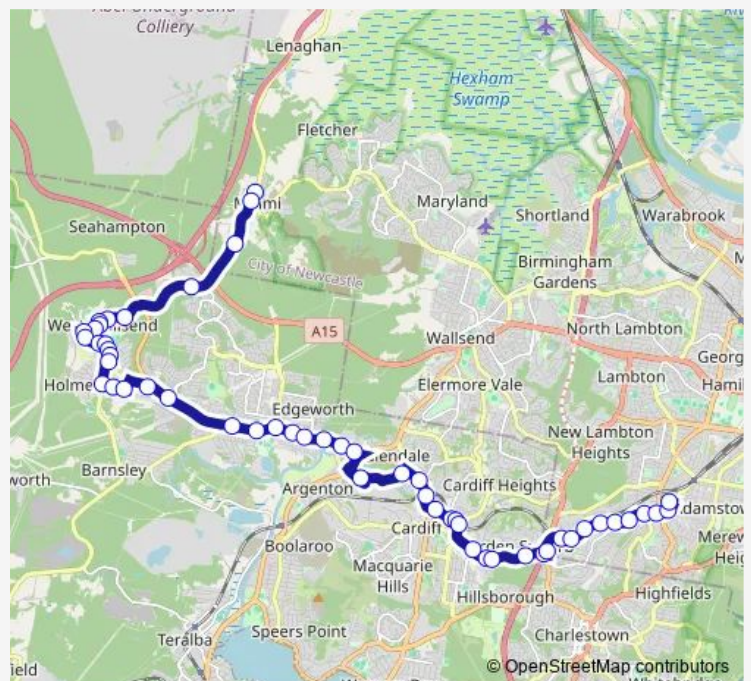

Monday 06:00-19:01

Tuesday 06:00-19:01

Wednesday 06:00-19:01

Thursday 06:00-19:01

Friday 06:00-19:00

Saturday 08:30-19:30

Sunday 08:30-18:30

Route info

Direction: Woodford St After Frederick St

Stops: 53

Trip Duration: 0 hour 55 min

264 — Adamstown to Minmi via Kotara and Glendale

St Benedict's Primary School, Main Rd

Main Rd Opp Charles St

Main Rd At Minmi Rd