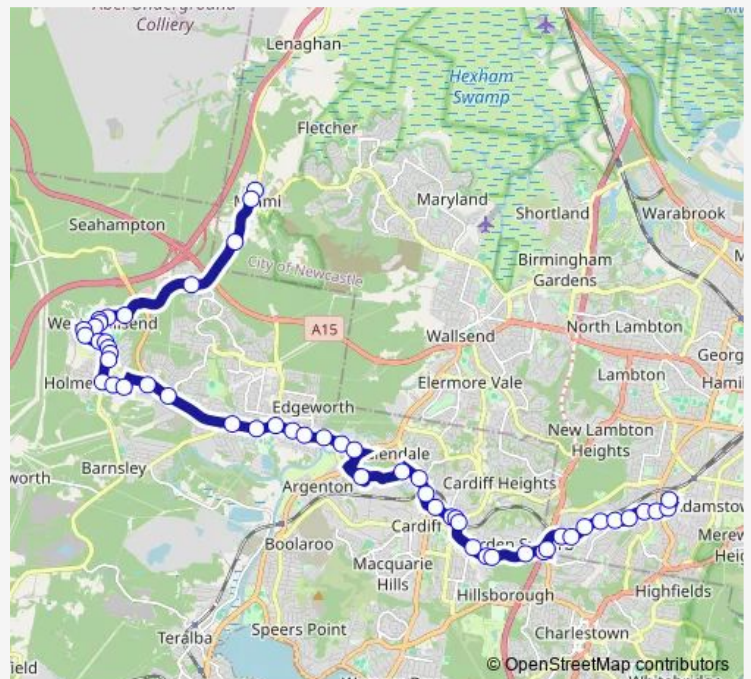

Route schedule

Woodford St After Frederick St — St Pius X High School, Fletcher St, Stand C

Monday	06:00-19:01
Tuesday	06:00-19:01
Wednesday	06:00-19:01
Thursday	06:00-19:01
Friday	06:00-19:01
Saturday	08:30-19:30
Sunday	08:30-18:30

Route info

Direction: Woodford St After Frederick St

Stops: 53

Trip Duration: 0 hour 48 min

264 — Adamstown to Minmi via Kotara and Glendale

St Benedict's Primary School, Main Rd

Main Rd Opp Charles St

Main Rd At Minmi Rd

St Main Rd At Thomas St

Main Rd At Fletcher St

Main Rd After Impala St

Main Rd Opp Frederick St

Main Rd After Fairleigh St

Stockland Glendale, Stand A

Glendale Dr Opp Scar Tree Way

Main Rd After Lowry St

Friday 07:00-20:00

Saturday 09:30-19:30

Sunday 09:30-19:30

Route info

Direction: St Pius X High School, Fletcher St, Stand C

Stops: 52

Trip Duration: 0 hour 50 min

Glendale Dr After Scar Tree Way