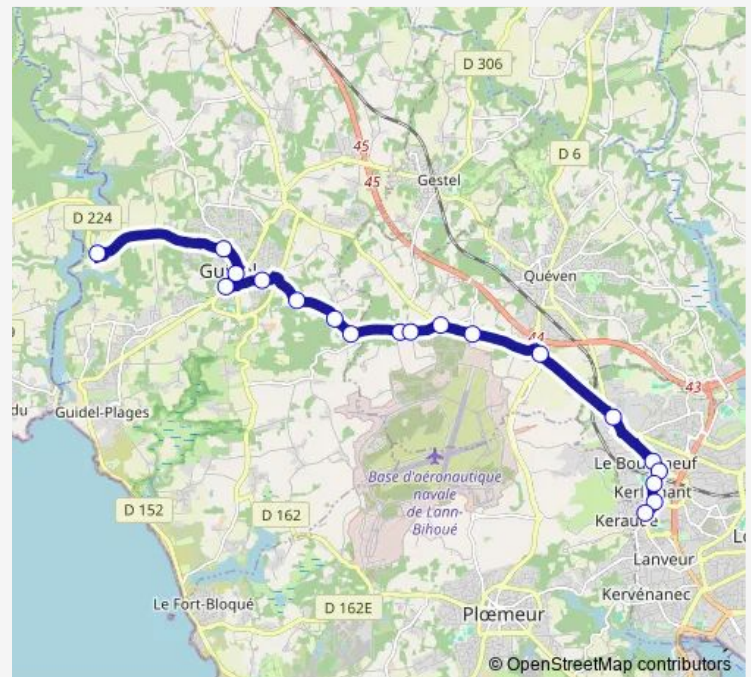

Bus 264 Guidel Beg Nenez - Lorient Collège et lycée Saint-Joseph / Lycée Notre Dame de la Paix

[Go to website](#)

Direction

Beg Nénez — Lycées Saint Joseph - Notre-Dame de la Paix

19 stops

[Open route schedule](#)

Beg Nénez

Place Louis Le Montagner

Centre

Kergroëz

Kerprat

Kerrouarch

Kermartin

Kerméné

Bihoué

Saint Armand

Ménéguen

Lann Bihoué

Le Mourillon

Perroquet Vert

Chambre des Métiers

Le Plénéno

Kerfichant

Bollardière

Lycées Saint Joseph - Notre-Dame de la Paix

Route schedule

Beg Nénez — Lycées Saint Joseph - Notre-Dame de la Paix

Monday 07:26-08:31

Tuesday 07:26-08:31

Wednesday 07:26-08:31

Thursday 07:26-08:31

Friday 07:26-08:31

Saturday —

Sunday —

Route info

Direction: Beg Nénez

Stops: 19

Trip Duration: 0 hour 31 min