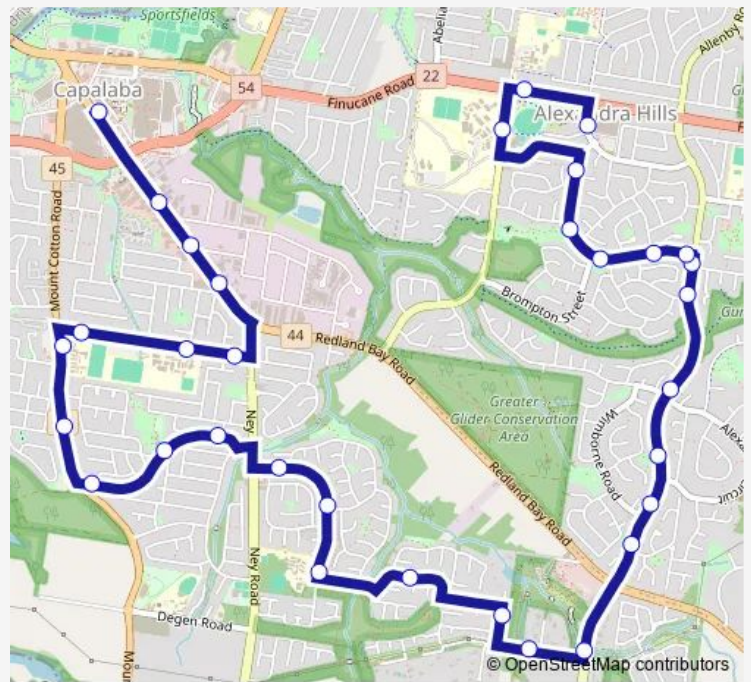

Route info

Direction: Capalaba bus station, stop C

Stops: 33

Trip Duration: 0 hour 32 min

264 — Capalaba - Alexandra Hills via Maridale Park

Vienna Rd near Redruth Rd

Vienna Rd at Alexandra Circuit

Vienna Rd near Canterbury St

Vienna Rd near Cumberland Dr

Cumberland Dr near Vienna Rd

Cumberland Dr at Henly St

Cumberland Dr at Sherrington Street

Cumberland Dr near Thirlmere Rd

Cumberland Dr at Lorton Ct

Windemere Rd at Alexandra Hills High School

Finucane Rd at Keith Surr ridge Park

Cambridge Dr at Alexandra Hills Shops

Direction

Capalaba bus station, stop C — Cambridge Dr at Alexandra Hills Shops

33 stops

[Open route schedule](#)

Capalaba bus station, stop C

—

Route info

Direction: Capalaba bus station, stop C

Stops: 33

Trip Duration: 0 hour 32 min

Vienna Rd near Cumberland Dr

Cumberland Dr near Vienna Rd

Cumberland Dr at Henly St