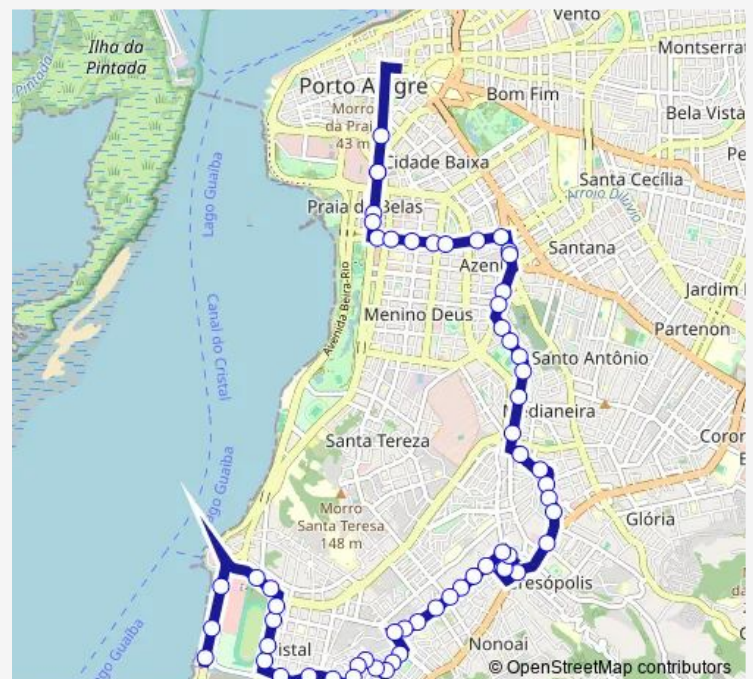

Bus 264 Prado

[Go to website](#)

Direction

Diario DE Noticias — Joao Pessoa

58 stops

[Open route schedule](#)

Diario DE Noticias

Cristal Diario DE Noticias

Cristal Diario DE Noticias

Cristal Diario DE Noticias

Praia DE Belas Padre Cacique

Cristal Chui

Cristal Chui

Cristal Icarai

Cristal Icarai

Cristal Icarai

Cristal Icarai

Cristal DR Campos Velho

Cristal DR Campos Velho

Cristal DR Campos Velho

Cavahada DR Campos Velho

Cavahada DR Campos Velho

Cavahada Florinha

Cavahada Santa Flora

Nonoai Santa Flora

Nonoai Santa Flora

Camaqua Coelho DA Costa

Route schedule

Diario DE Noticias — Joao Pessoa

Monday 00:10-23:35

Tuesday 00:10-23:35

Wednesday 00:10-23:35

Thursday 00:10-23:35

Friday 00:10-23:35

Saturday 06:30-23:34

Sunday 06:42-23:50

Route info

Direction: Diario DE Noticias

Stops: 58

Trip Duration: 0 hour 40 min

264 — Prado