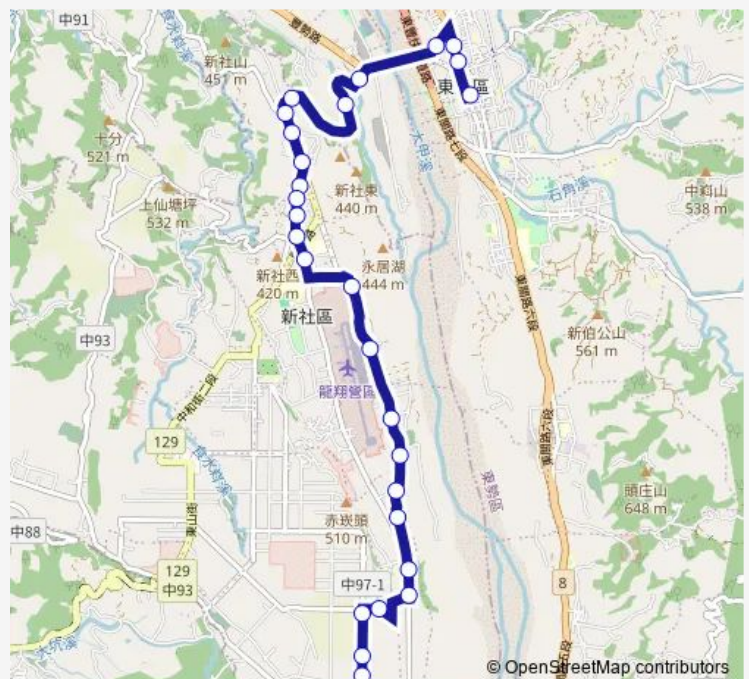

Tc_下東興

Route schedule

Tc_東勢 — Tc_新五村

Monday	16:50-20:55
Tuesday	16:50-20:55
Wednesday	16:50-20:55
Thursday	16:50-20:55
Friday	16:50-20:55
Saturday	19:20
Sunday	19:20

Route info

Direction: Tc_東勢

Stops: 30

Trip Duration: 0 hour 29 min

Tc_五村口

Tc_新五村

Direction

Tc_新五村 — Tc_東勢

28 stops

[Open route schedule](#)

Tc_新五村

Tc_五村口

Tc_新五村 — Tc_東勢

Monday 05:55-17:30

Tuesday 05:55-17:30

Wednesday 05:55-17:30

Thursday 05:55-17:30

Friday 05:55-17:30

Saturday 05:55

Sunday 05:55

Route info

Direction: Tc_新五村

Stops: 28

Trip Duration: 0 hour 25 min

Tc_土牛(和盛街)

Tc_東勢游泳池

Tc_東勢

264 Bus time schedules and route maps are available in an offline PDF at busmaps.com. Use the busmaps.com website to see live bus times, train schedule or subway schedule, and step-by-step directions for all public transit in Fengyuan