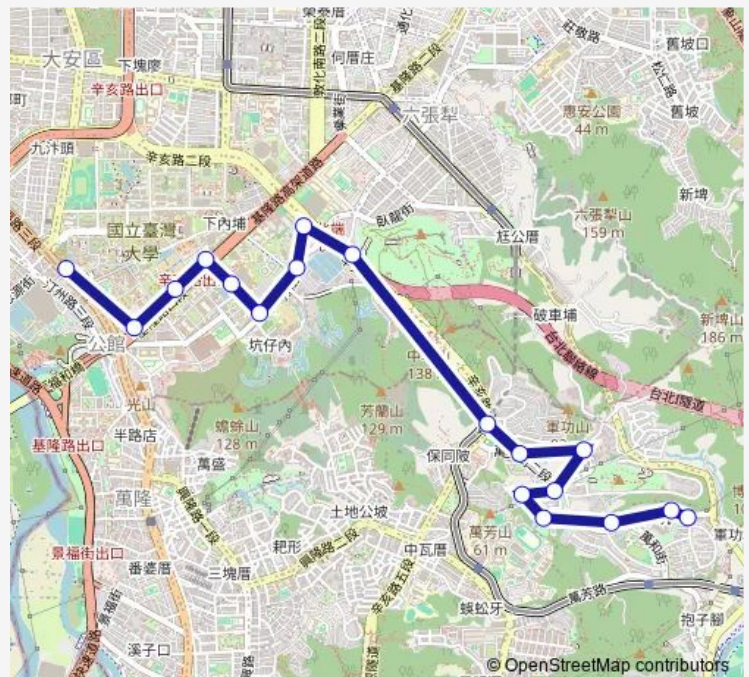

Route schedule

萬芳社區 — 捷運公館站

Monday 06:00-23:00

Tuesday 06:00-23:00

Wednesday 06:00-23:00

Thursday 06:00-23:00

Friday 06:00-23:00

Saturday 06:00-23:00

Sunday 06:00-23:00

Route info

Direction: 萬芳社區

Stops: 18

Trip Duration: 0 hour 26 min

■ 綠11 — 萬芳社區-台電大樓

綠11 Bus time schedules and route maps are available in an offline PDF at busmaps.com. Use the busmaps.com website to see live bus times, train schedule or subway schedule, and step-by-step directions for all public transit in Taipei