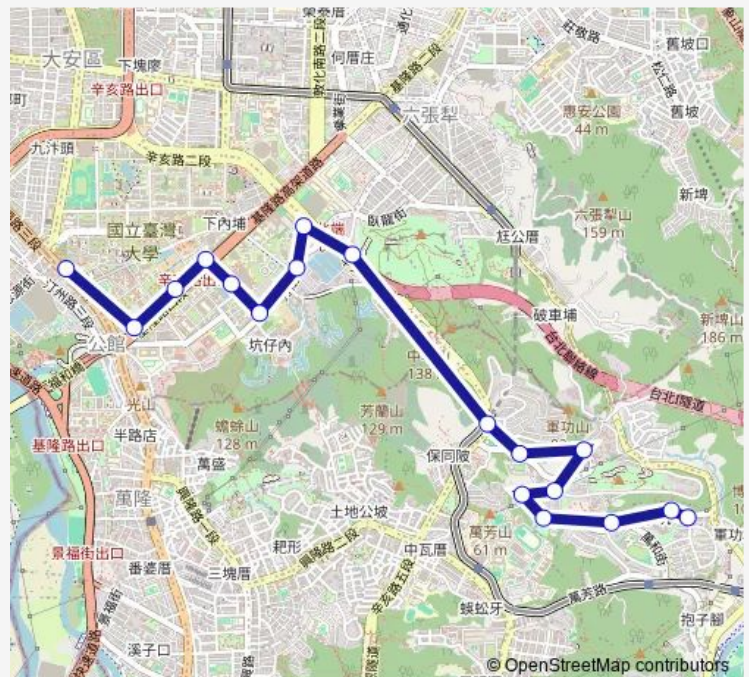

Route schedule

萬芳社區 — 捷運公館站

Monday 06:00-23:00

Tuesday 06:00-23:00

Wednesday 06:00-23:00

Thursday 06:00-23:00

Friday 06:00-23:00

Saturday 06:00-23:00

Sunday 06:00-23:00

Route info

Direction: 萬芳社區

Stops: 18

Trip Duration: 0 hour 23 min

■ 綠11 — 萬芳社區-台電大樓

綠11 Bus time schedules and route maps are available in an offline PDF at busmaps.com. Use the busmaps.com website to see live bus times, train schedule or subway schedule, and step-by-step directions for all public transit in Taipei