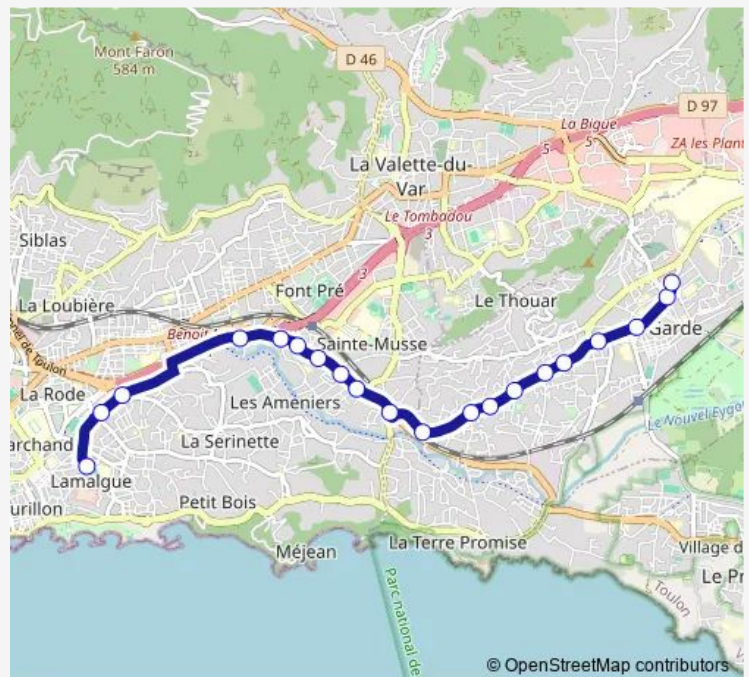

### Route schedule

Bon Accueil — Jardin Veyret

Monday 16:40

Tuesday 16:40

Wednesday 12:20

Thursday 16:40

Friday 16:40

Saturday —

### Route info

Direction: Bon Accueil

Stops: 20

Trip Duration: 0 hour 40 min

T14ba — Bon Accueil depuis Jardin Veyret - La Palasse

## Direction

Jardin Veyret — Bon Accueil

20 stops

[Open route schedule](#)

Jardin Veyret

Rocher (La Garde)

Garde Centre

Gardanne