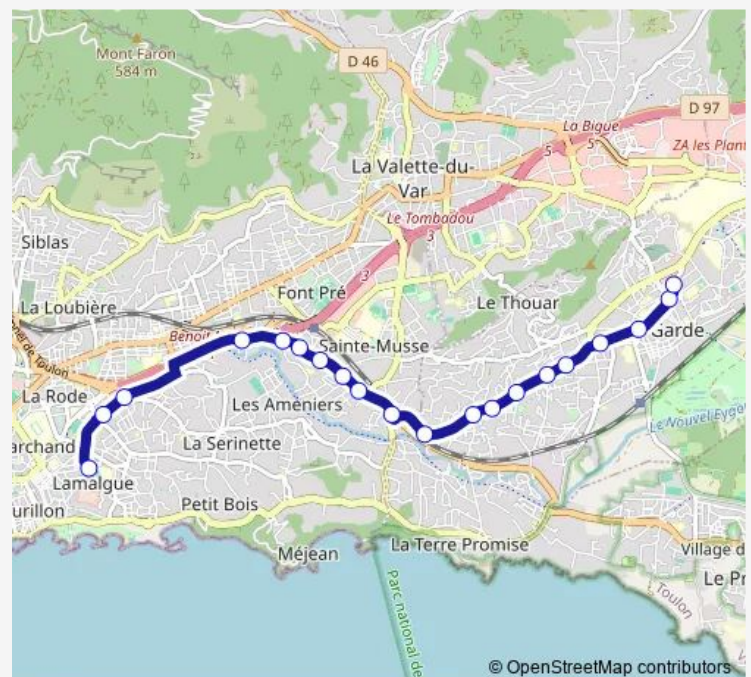

Friday 16:40

Saturday —

Sunday —

Route info

Direction: Bon Accueil

Stops: 20

Trip Duration: 0 hour 40 min

Direction

Jardin Veyret — Bon Accueil

20 stops

[Open route schedule](#)

Jardin Veyret

Rocher (La Garde)

Garde Centre

Gardanne

Patinoire