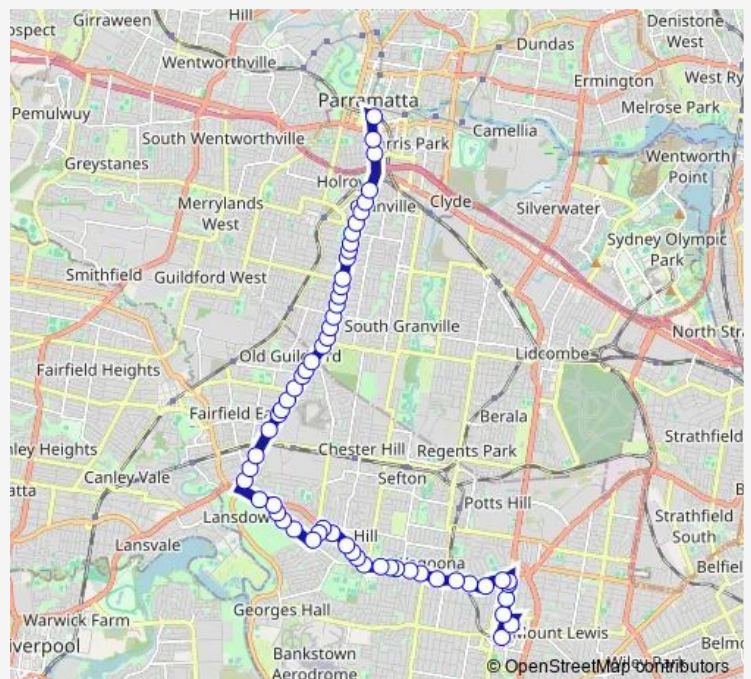

Hume Hwy Opp Yagoona Station

Hume Hwy At Fenwick St

Hume Hwy Opp Diffey St

Christ The King Primary School, Hume Hwy

Hume Hwy Opp Brennan St

Hume Hwy Opp Smith Rd

Bass Hill School, Hume Hwy

Hume Hwy Opp Hector St

Hume Hwy After Johnston Rd

Carysfield Park, Hume Hwy

Carysfield Park, Hume Hwy

Bass Hill Plaza, Hume Hwy

Route schedule

Bankstown Station, Stand D — Parramatta Station, Stand A1

Monday 05:03-21:30

Tuesday 05:03-21:30

Wednesday 05:03-21:30

Thursday 05:03-21:30

Friday 05:03-21:30

Saturday 07:23-19:25

Sunday 07:31-19:15

Route info

Direction: Bankstown Station, Stand D

Stops: 59

Trip Duration: 0 hour 47 min

907 — Parramatta to Bankstown via Bass Hill

Hume Hwy At Arundle Rd

Arundle Rd Opp Bass Hill High School

Arundle Rd Before Johnstone Rd

Johnston Rd At Brooke St

Johnston Rd Opp Hogan Av