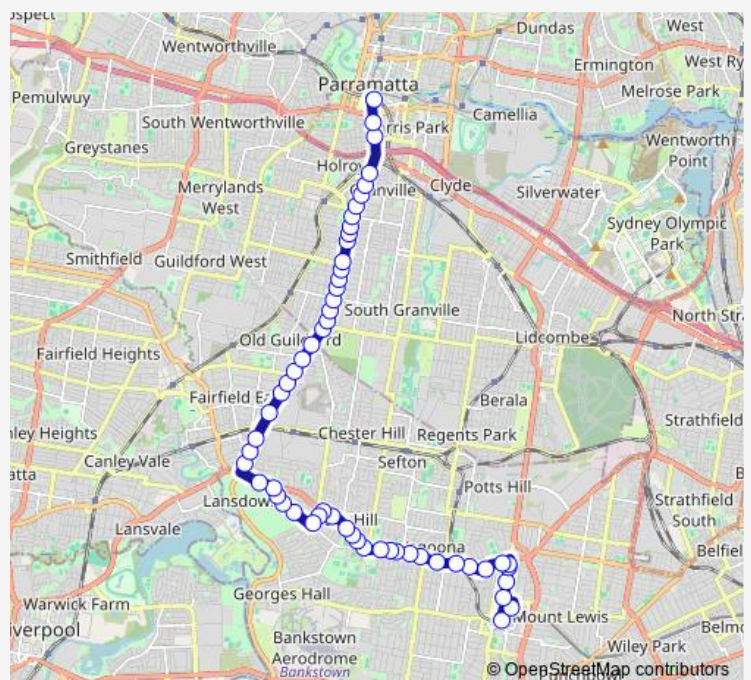

Woodville Rd At Linthorne St

Woodville Rd Opp Bursill St

Woodville Rd At Wynyard St

Woodville Rd After Guildford Rd

Woodville Rd At Lough Lane

Woodville Rd At Rawson Rd

Woodville Rd After Chiltern Rd

Woodville Rd After Springfield St

### Route schedule

Parramatta Station, Stand B2 — Bass Hill Plaza, Access Road

Monday 21:16-21:48

Tuesday 21:16-21:48

Wednesday 21:16-21:48

Thursday 21:16-21:48

Friday 21:16-21:48

Saturday —

### Route info

Direction: Parramatta Station, Stand B2

Stops: 38

Trip Duration: 0 hour 23 min

907 — Parramatta to Bankstown via Bass Hill

Woodville Rd At Gurney Rd

Woodville Rd At Minmai Rd

Woodville Rd Opp Tangerine St

## Route info

Direction: Bankstown Station, Stand D

Stops: 57

Trip Duration: 0 hour 52 min

Johnston Rd At Brooke St

Johnston Rd Opp Hogan Av

Johnston Rd At Walther Av

Boggabilla Reserve, Johnston Rd