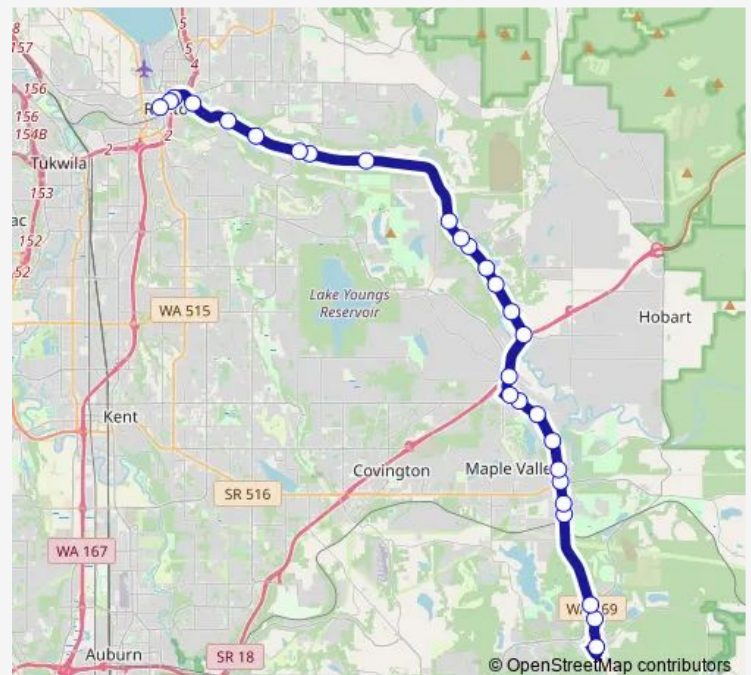

Bus 907

[Go to website](#)

Direction

Renton Transit Center - Bay 6 — Baker St & 3rd Ave

30 stops

[Open route schedule](#)

Renton Transit Center - Bay 6

Mill Ave S & Houser Way S

Route schedule

Renton Transit Center - Bay 6 — Baker St & 3rd Ave

Monday 08:45-15:45

Tuesday 08:45-15:45

Wednesday —

Thursday 08:45-15:45

Friday 08:45-15:45

Saturday —

Sunday —

Route info

Direction: Renton Transit Center - Bay 6

Stops: 30

Trip Duration: 0 hour 39 min

■ 907

Maple Vally - Black Diamond Rd SE & 231st Ave Se

Maple Vally - Black Diamond Rd SE & SE 253rd Pl

Sr 169 & Black Diamond-Ravensdl Rd Se

Baker St & 3rd Ave

Direction

Baker St & 3rd Ave — Renton Transit Center - Bay 6

28 stops

[Open route schedule](#)

Baker St & 3rd Ave

Sr 169 & Black Diamond-Ravensdl Rd Se