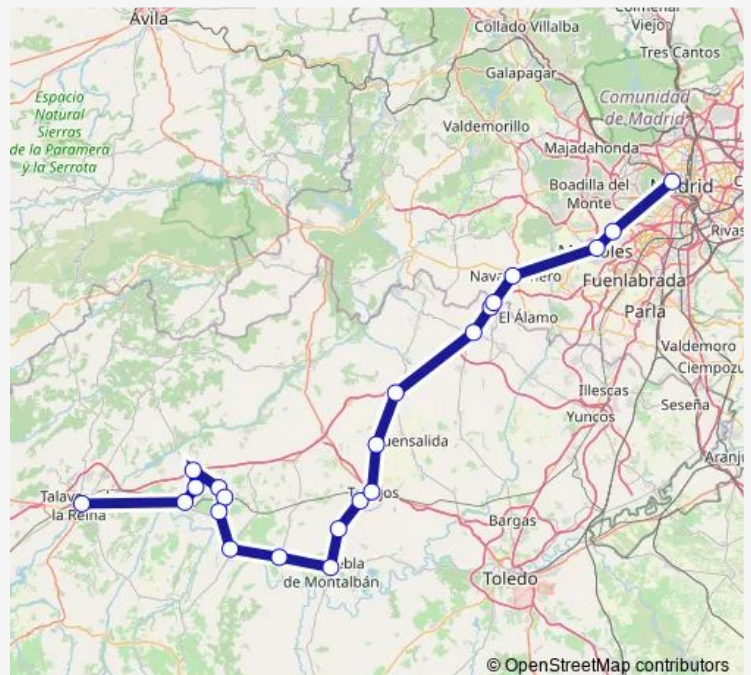

Navalcarnero

Mostoles

Alcorcon

Route schedule

Talavera de La Reina — Madrid Principe Pio

Monday 05:00-18:30

Tuesday 05:00-18:30

Wednesday 05:00-18:30

Thursday 05:00-18:30

Friday 05:00-18:30

Saturday 05:00-17:15

Sunday 08:40-19:30

Route info

Direction: Talavera de La Reina

Stops: 22

Trip Duration: 3 hour 20 min

■ 907 — Madrid-Puebla DE Montalban-Talavera

Direction

Talavera de La Reina — Madrid Principe Pio

19 stops

[Open route schedule](#)

Talavera de La Reina

Montearagon

Iucillos

Sunday —

Route info

Direction: Talavera de La Reina

Stops: 19

Trip Duration: 3 hour 10 min

Direction

Madrid Principe Pio — Talavera de La Reina

20 stops