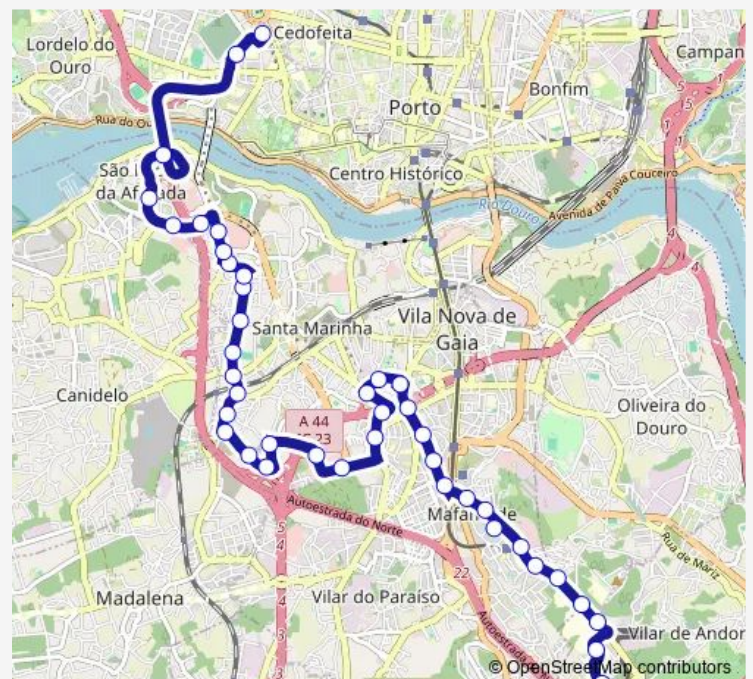

### Route schedule

Vila D Este — Boavista (BOM Sucesso)

Monday	06:00-00:30 <sup>+1</sup>
Tuesday	06:00-00:30 <sup>+1</sup>
Wednesday	06:00-00:30 <sup>+1</sup>
Thursday	06:00-00:30 <sup>+1</sup>
Friday	06:00-00:30 <sup>+1</sup>
Saturday	06:05-00:30 <sup>+1</sup>
Sunday	06:05-00:30 <sup>+1</sup>

### Route info

Direction: Vila D Este

Stops: 43

Trip Duration: 0 hour 35 min

907 — Boavista - Vila D'Este

Telheira

Gaiashopping

Makro