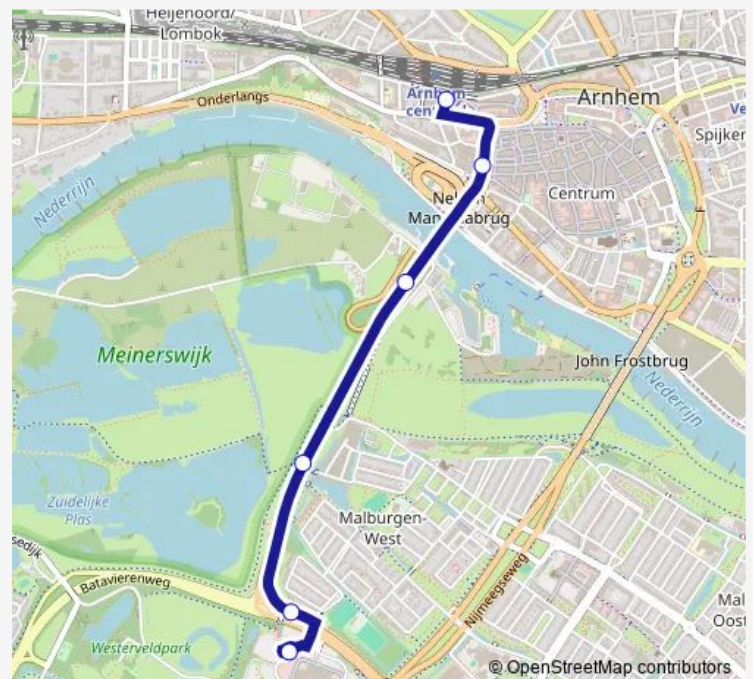

Arnhem, de Praets

Arnhem, Rijnstraat

Arnhem, Centraal Station

Route schedule

Arnhem, Gelredome — Arnhem, Centraal Station

Monday 21:45-22:44

Tuesday —

Wednesday —

Thursday —

Friday 21:45-22:44

Saturday 18:15-19:14

Sunday —

Route info

Direction: Arnhem, Gelredome

Stops: 6

Trip Duration: 0 hour 6 min

■ 907 — pendel Arnhem CS - Gelredome

BusMaps

Direction

Arnhem, Gelredome — Arnhem, CS (uitstaphalte)

6 stops

[Open route schedule](#)

Arnhem, Gelredome

Arnhem, Transferium

Route info

Direction: Arnhem, Gelredome

Stops: 6

Trip Duration: 0 hour 6 min

Direction

Arnhem, Centraal Station [H] — Arnhem, Gelredome

6 stops

[Open route schedule](#)