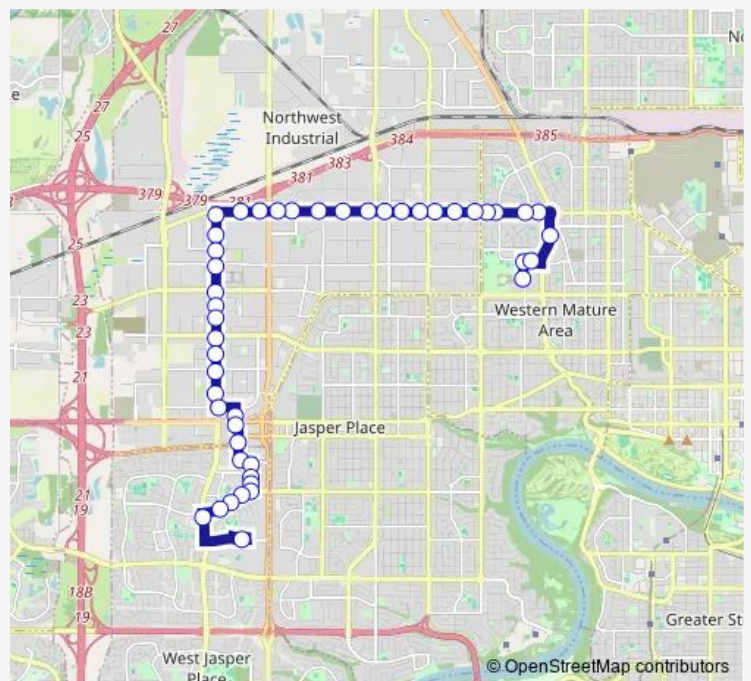

168 Street & 118 Avenue

170 Street & 118 Avenue

173 Street & 118 Avenue

Route schedule

Westmount Transit Centre Bay F — West Edmonton Mall
Transit Centre Bay A

Monday 05:28-00:01⁺¹

Tuesday 05:28-00:01⁺¹

Wednesday 05:28-00:01⁺¹

Thursday 05:28-00:01⁺¹

Friday 05:28-00:01⁺¹

Saturday 06:31-22:00

Sunday 10:29-19:29

Route info

Direction: Westmount Transit Centre Bay F

Stops: 46

Trip Duration: 0 hour 30 min

907 — West Edmonton Mall - Westmount

178 Street & 118 Avenue

178 Street & 116 Avenue nearside

178 Street & 116 Avenue

178 Street & 114 Avenue

178 Street & 111 Avenue

178 Street & 110 Avenue

178 Street & 109 Avenue

178 Street & 107 Avenue

178 Street & 106a Avenue

178 Street & 105 Avenue

178 Street & 103 Avenue

178 Street & 102 Avenue

175 Street & Stony Plain Road

175 Street & Stony Plain Road

175 Street & 100 Avenue