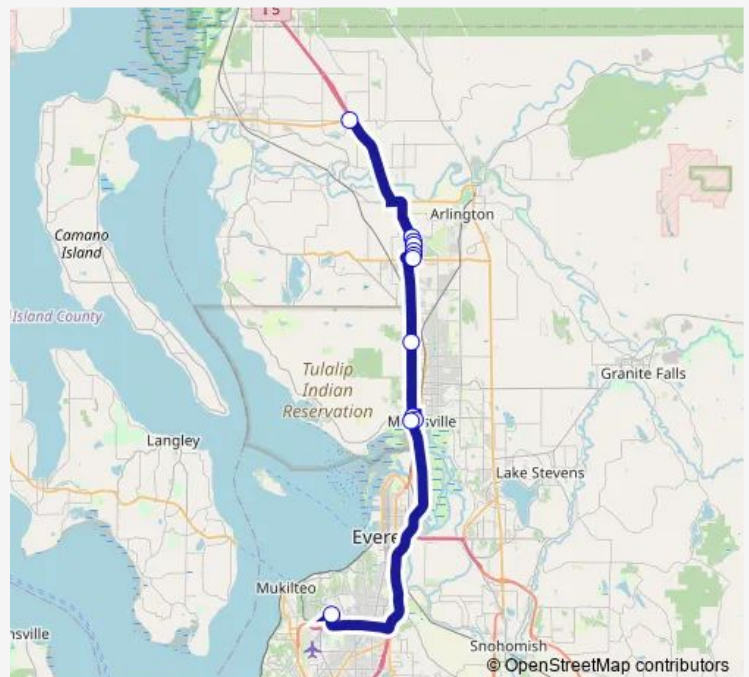

Bus 907 Stanwood I-5 P&R - Seaway Tc

[Go to website](#)

Direction

Stanwood I-5 Park & Ride Bay 1 — Seaway Transit Center

12 stops

[Open route schedule](#)

- Stanwood I-5 Park & Ride Bay 1
- Smokey Point Blvd & 186th Pl Ne
- Smokey Point Blvd & 183rd Pl Ne
- Smokey Point Blvd & 182nd St Ne
- Smokey Point Blvd & 177th Pl Ne
- Smokey Point Transit Center Bay 5
- 172nd St NE & Smokey Point Blvd
- I-5 & 116th St NE Flyer Stop
- Marysville Ash Ave Park & Ride Bay 1
- 4th St & Beach Ave
- I-5 & Marine Dr NE Flyer Stop
- Seaway Transit Center

Route schedule

Stanwood I-5 Park & Ride Bay 1 — Seaway Transit Center

Monday	04:08-05:34
Tuesday	04:08-05:34
Wednesday	04:08-05:34
Thursday	04:08-05:34
Friday	04:08-05:34
Saturday	—
Sunday	—

Route info

Direction: Stanwood I-5 Park & Ride Bay 1

Stops: 12

Trip Duration: 0 hour 45 min

907 — Stanwood I-5 P&R - Seaway Tc

Direction

Seaway Transit Center Bay 3 — Stanwood I-5 Park & Ride Bay 2

9 stops

[Open route schedule](#)

Seaway Transit Center Bay 3

Stanwood I-5 Park & Ride Bay 2

Route schedule

Seaway Transit Center Bay 3 — Stanwood I-5 Park & Ride Bay 2

Monday 14:20-16:30

Tuesday 14:20-16:30

Wednesday 14:20-16:30

Thursday 14:20-16:30

Friday 14:20-16:30