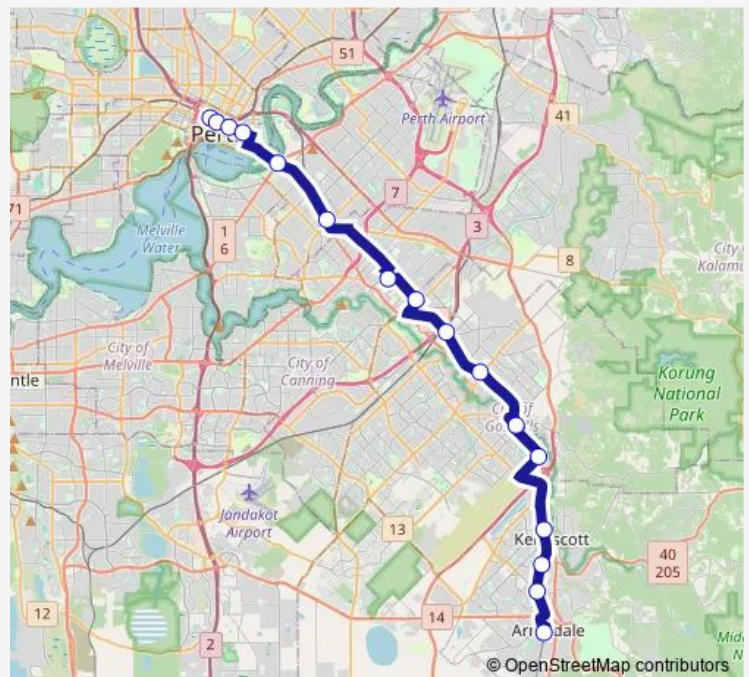

### Direction

Perth Busport Zone A — Armadale Stn Stand 4

16 stops

[Open route schedule](#)

Perth Busport Zone A

Wellington St Stand 4

Wellington St Royal Perth Hospital Cat Id 69

Wellington St Wellington Square Cat Id 71

Kelmscott Stn Stand 5

Railway Av Challis Stn

Railway Av Sherwood Stn

Armadale Stn Stand 4

### Route schedule

Perth Busport Zone A — Armadale Stn Stand 4

Monday	04:52-00:16 <sup>+1</sup>
Tuesday	04:52-00:16 <sup>+1</sup>
Wednesday	04:52-00:16 <sup>+1</sup>
Thursday	04:52-00:16 <sup>+1</sup>
Friday	04:52-02:26 <sup>+1</sup>
Saturday	05:00-02:26 <sup>+1</sup>
Sunday	06:00-00:16 <sup>+1</sup>

### Route info

Direction: Perth Busport Zone A

Stops: 16

Trip Duration: 1 hour 9 min