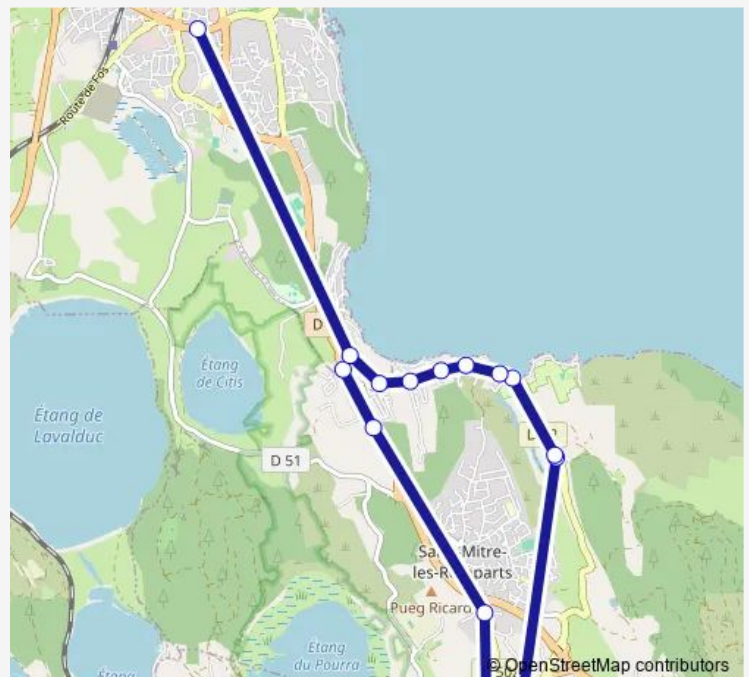

Salle Polyvalente

Les Iles d'Or

Allée JS Bach

Allée Vivaldi

Daudet

Route schedule

Rd Pt de Varage — Daudet

Monday 07:17

Tuesday 07:17

Wednesday 07:17

Thursday 07:17

Friday 07:17

Saturday —

Sunday —

Route info

Direction: Rd Pt de Varage

Stops: 15

Trip Duration: 0 hour 23 min

907 — St Mitre Varage - Istres Daudet

BusMaps

907 Bus time schedules and route maps are available in an offline PDF at busmaps.com. Use the busmaps.com website to see live bus times, train schedule or subway schedule, and step-by-step directions for all public transit in Istres