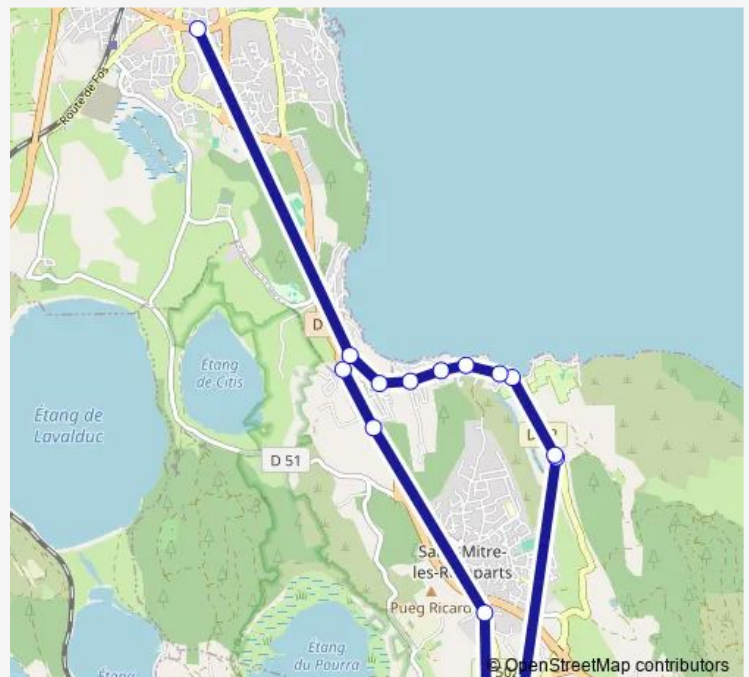

Allée JS Bach

Allée Vivaldi

Daudet

Route schedule

Rd Pt de Varage — Daudet

Monday 07:17

Tuesday 07:17

Wednesday 07:17

Thursday 07:17

Friday 07:17

Saturday —

Sunday —

Route info

Direction: Rd Pt de Varage

Stops: 15

Trip Duration: 0 hour 23 min

907 — St Mitre Varage - Istres Daudet

BusMaps

907 Bus time schedules and route maps are available in an offline PDF at busmaps.com. Use the busmaps.com website to see live bus times, train schedule or subway schedule, and step-by-step directions for all public transit in Istres