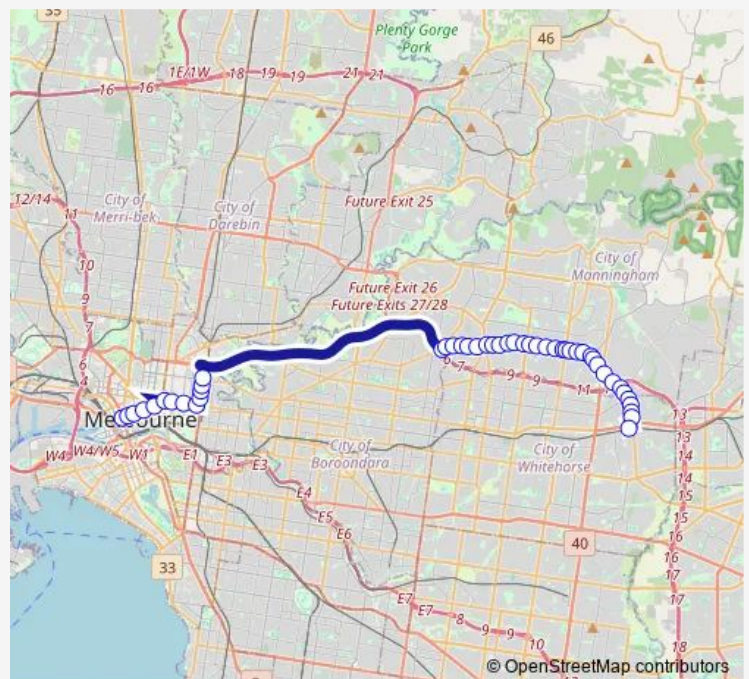

Bus 907 Mitcham - City (King/Lonsdale Sts)

[Go to website](#)

Direction

Mitcham Station/Colombo St (Mitcham) — King St/Lonsdale St (Melbourne City)

47 stops

[Open route schedule](#)

- Mitcham Station/Colombo St (Mitcham)
- Harrison St/Mitcham Rd (Mitcham)
- Ormond Ave/Mitcham Rd (Mitcham)
- Mitcham Bowls Club/Mitcham Rd (Mitcham)
- Mullauna Secondary College/Mitcham Rd (Mitcham)
- Chippewa Ave/Mitcham Rd (Mitcham)
- Hedge End Rd/Mitcham Rd (Donvale)
- William St/Mitcham Rd (Donvale)
- Donvale Terminus/Mitcham Rd (Donvale)
- Donvale Reserve/Mitcham Rd (Donvale)
- Oregon Dr/Mitcham Rd (Donvale)
- Old Warrandyte Rd/Mitcham Rd (Donvale)
- Tunstall Square Shopping Centre/Doncaster Rd (Doncaster East)
- Highfield Rd/Doncaster Rd (Doncaster East)
- Pine Way/Doncaster Rd (Doncaster East)
- Blackburn Rd/Doncaster Rd (Doncaster East)
- Devon Dr/Doncaster Rd (Doncaster East)
- Leeds St/Doncaster Rd (Doncaster East)
- Jackson Ct/Doncaster Rd (Doncaster East)
- Wetherby Rd/Doncaster Rd (Doncaster East)

Route schedule

Mitcham Station/Colombo St (Mitcham) — King St/Lonsdale St (Melbourne City)

Monday	12:49-18:48
Tuesday	12:49-18:48
Wednesday	12:49-18:48
Thursday	12:49-18:48
Friday	12:49-18:48
Saturday	09:03-01:00 ⁺¹
Sunday	05:00-16:48

Route info

Direction: Mitcham Station/Colombo St (Mitcham)

Stops: 47

Trip Duration: 0 hour 51 min

907 — Mitcham - City (King/Lonsdale Sts)

Church Rd/Doncaster Rd (Doncaster)

Pleasant Ave/Doncaster Rd (Doncaster)

Whittens Lane/Doncaster Rd (Doncaster)

Clay Dr/Doncaster Rd (Doncaster)

Doncaster Junction/Doncaster Rd (Doncaster)

Rose St/Doncaster Rd (Doncaster)

Carawatha Rd/Doncaster Rd (Doncaster)

Pettys Lane/Doncaster Rd (Doncaster)