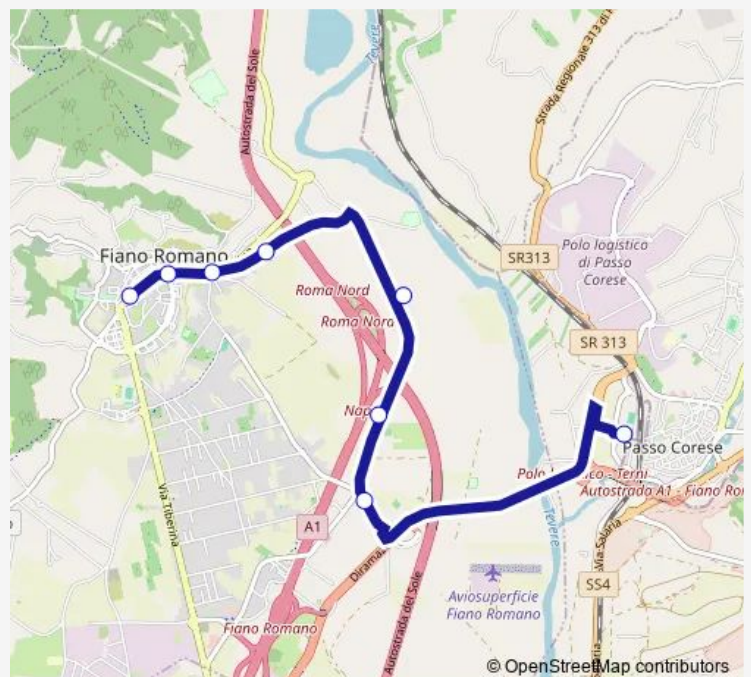

Bus Passo Corese - Fiano Romano # Pm861d

[Go to website](#)

**Direction**

Montelibretti | Stazione FS # f9958 — Fiano | Via Tiberina  
Via Morandi # f10519

8 stops

[Open route schedule](#)

Montelibretti | Stazione FS # f9958

Fiano | Via Procoio Via S. Sebastiano # f10042

Fiano | Via Procoio, 31 # f10041

Fiano Romano VIA Procoio # 2543

Fiano | Via del Tevere, 30 # f10039

Fiano | Piazza dell'Unità # f10517

Fiano | Via Tiberina Via Rodari # f10518

Fiano | Via Tiberina Via Morandi # f10519

Route schedule

Montelibretti | Stazione FS # f9958 — Fiano | Via Tiberina  
Via Morandi # f10519

Monday 06:40

Tuesday 06:40

Wednesday 06:40

Thursday 06:40

Friday 06:40

Saturday —

Sunday —

Route info

Direction: Montelibretti | Stazione FS # f9958

Stops: 8

Trip Duration: 0 hour 16 min

Passo Corese - Fiano Romano # Pm861d

Bus time schedules and route maps are available in an offline PDF at [busmaps.com](https://busmaps.com). Use the [busmaps.com](https://busmaps.com) website to see live bus times, train schedule or subway schedule, and step-by-step directions for all public transit in Fiano Romano