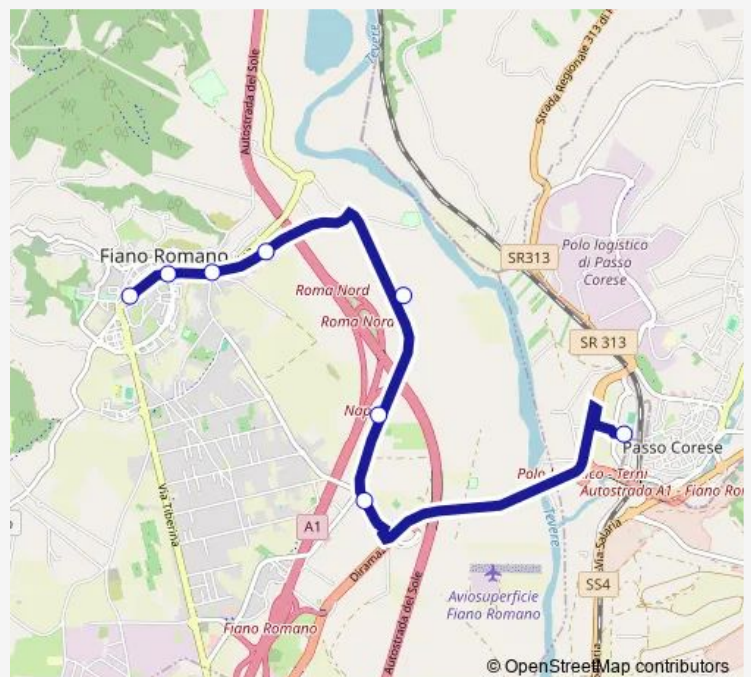

Bus Passo Corese - Fiano Romano # Pm861d

[Go to website](#)

**Direction**

MONTELIBRETTI | Stazione FS # f9958 — Fiano | Via Tiberina Via Morandi # f10519

8 stops

[Open route schedule](#)

MONTELIBRETTI | Stazione FS # f9958

Fiano | Via Procoio Via S. Sebastiano # f10042

Fiano | Via Procoio, 31 # f10041

Fiano Romano VIA Procoio # 2543

Fiano | Via del Tevere, 30 # f10039

Fiano | Piazza dell'Unità # f10517

Fiano | Via Tiberina Via Rodari # f10518

Fiano | Via Tiberina Via Morandi # f10519

Route schedule

MONTELIBRETTI | Stazione FS # f9958 — Fiano | Via Tiberina Via Morandi # f10519

Monday	06:40
Tuesday	06:40
Wednesday	06:40
Thursday	06:40
Friday	06:40
Saturday	—
Sunday	—

Route info

Direction: MONTELIBRETTI | Stazione FS # f9958

Stops: 8

Trip Duration: 0 hour 20 min

Passo Corese - Fiano Romano # Pm861d

Bus time schedules and route maps are available in an offline PDF at [busmaps.com](https://busmaps.com). Use the [busmaps.com](https://busmaps.com) website to see live bus times, train schedule or subway schedule, and step-by-step directions for all public transit in Fiano Romano