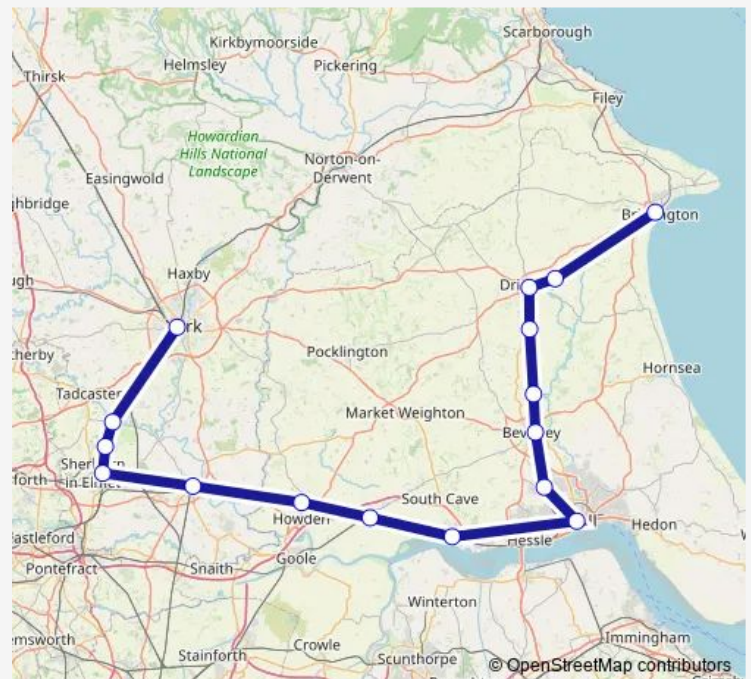

## Rail Nt:Yrk->Bdt NT train service from YRK to Bdt

[Go to website](#)

### Direction

York — Bridlington

15 stops

[Open route schedule](#)

- York
- Church Fenton
- Sherburn-in-Elmet
- Selby
- Wressle
- Howden
- Gilberdyke
- Brough
- Hull
- Cottingham
- Beverley
- Hutton Cranswick
- Driffield
- Nafferton
- Bridlington

### Route schedule

York — Bridlington

Monday	16:45-19:41
Tuesday	16:45-19:41
Wednesday	16:45-19:41
Thursday	16:45-19:41
Friday	16:45-19:41
Saturday	16:45
Sunday	—

### Route info

Direction: York

Stops: 15

Trip Duration: 2 hour 4 min

■ Nt:Yrk->Bdt — NT train service from YRK to Bdt

**Direction**

York — Bridlington

16 stops