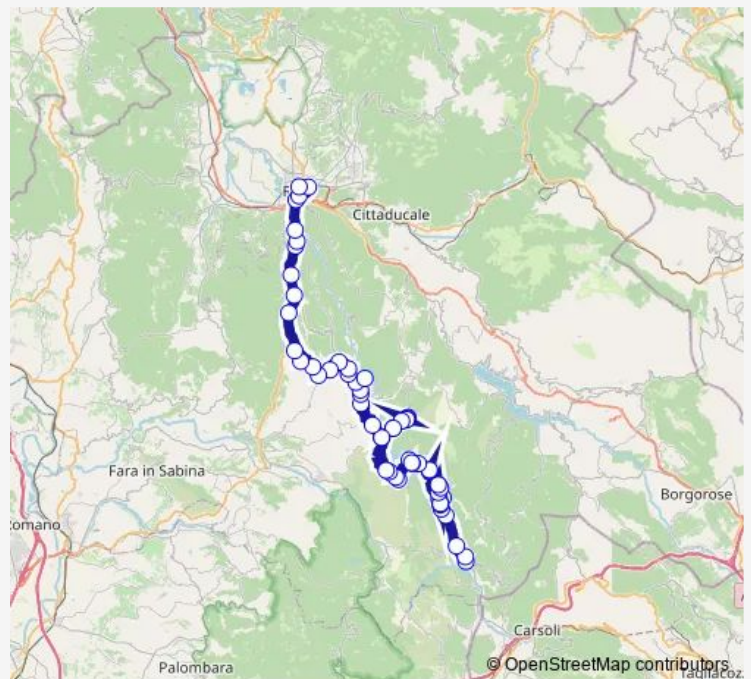

Thursday 14:15

Friday 14:15

Saturday 14:15

Sunday —

Route info

Direction: COLLEGIOVE | Deposito # f8703

Stops: 59

Trip Duration: 1 hour 50 min