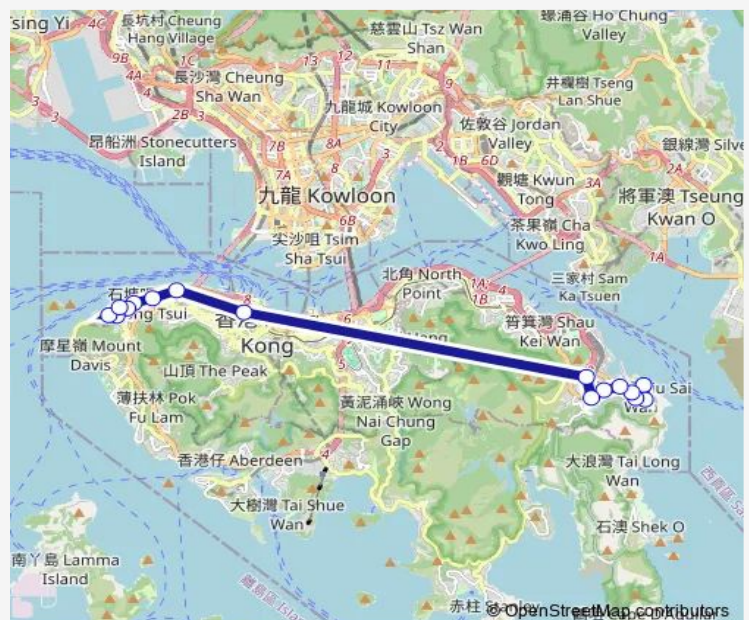

[Ctb] Connaught Garden, Connaught Road West[[Kmb+Ctb] Connaught Garden/
Connaught Garden, Connaught Road West

Route schedule

[Ctb] SIU SAI WAN (Island Resort)[[Kmb+Ctb] Island Resort BUS Terminus/
Siu SAI WAN (Island Resort) — [Ctb] Belcher Bay[[Kmb+Ctb] Kennedy Town BUS Terminus/
Belcher Bay

Monday	07:45-08:00
Tuesday	07:45-08:00
Wednesday	07:45-08:00
Thursday	07:45-08:00
Friday	07:45-08:00
Saturday	—
Sunday	—

Route info

Direction: [Ctb] SIU SAI WAN (Island Resort)[[Kmb+Ctb] Island Resort BUS Terminus/
Siu SAI WAN (Island Resort)

Stops: 16

Trip Duration: 1 hour 4 min

[Ctb] Hill Road, DES Voeux Road West[[Kmb+Ctb] Hill Road/
Hill Road, DES Voeux Road West

[Ctb] Kennedy Town Swimming Pool, Kennedy Town Praya[[Kmb+Ctb] Kennedy Town Swimming Pool/
Kennedy Town Swimming Pool, Kennedy Town Praya

Tuesday 17:45-18:05

Wednesday 17:45-18:05

Thursday 17:45-18:05

Friday 17:45-18:05

Saturday —

Sunday —

Route info

Direction: [Ctb] Belcher Bay[[Kmb+Ctb] Kennedy Town BUS Terminus/
Belcher Bay