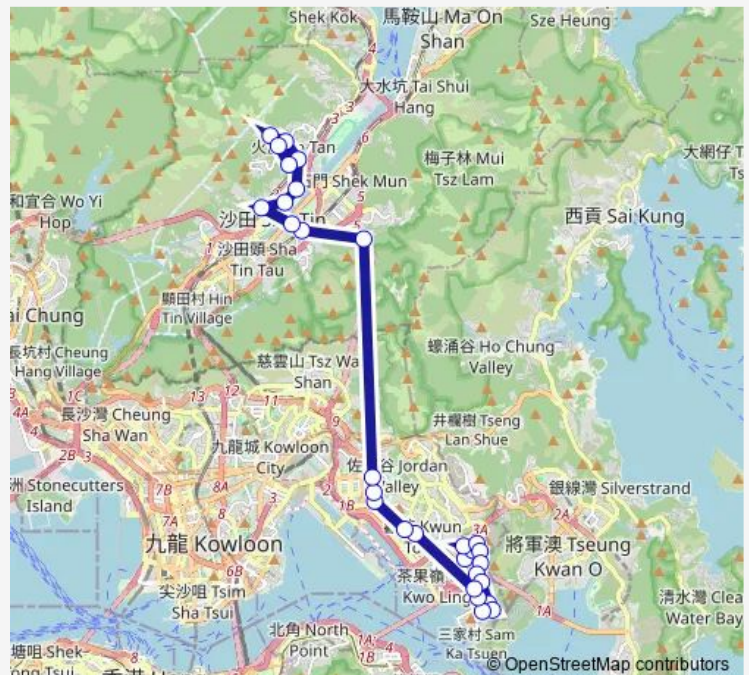

Monday 13:45-20:00

Tuesday 13:45-20:00

Wednesday 13:45-20:00

Thursday 13:45-20:00

Friday 13:45-20:00

Saturday 14:00

Sunday 14:00

Route info

Direction: [Kmb] Ping Tin

Stops: 29

Trip Duration: 1 hour 2 min

88X — SUI WO Court - Ping TIN (VIA Kwun Tong Bypass ON Journey TO Ping TIN AND VIA Kwun Tong...

[Ctb] Telford Gardens, Kwun Tong Road[[Kmb] Telford Gardens