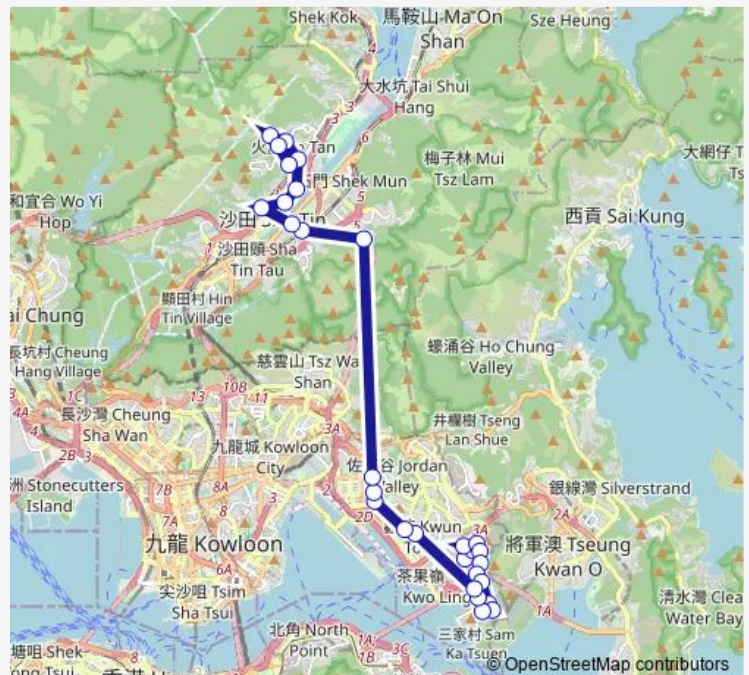

Bus 88x SUI WO Court - Ping TIN (VIA Kwun Tong Bypass ON Journey TO Ping TIN AND VIA Kwun Tong Road ON Journey TO FO Tan)

[Go to website](#)

Direction

[Kmb] Ping Tin — [Kmb] SUI WO Court BUS Terminus

29 stops

[Open route schedule](#)

[Kmb] Ping Tin

[Ctb] LAM TIN (North) | [Kmb] LAM TIN (North)

[Kmb] Hong YAT Court

[Ctb] TAK King House TAK TIN Estate, PIK WAN Road | [Kmb] LAM TIN Park

[Ctb] TAK LOK House TAK TIN Estate, PIK WAN Road | [Kmb] TAK LOK House

[Ctb] TAK Lung House TAK TIN Estate, PIK WAN Road | [Kmb] TAK Lung House

[Ctb] Kwong Ching House Kwong TIN Estate, PIK WAN Road | [Kmb] Kwong Ching House

[Ctb] Kwong TIN Shopping Centre, PIK WAN Road | [Kmb] Kwong TIN Shopping Centre

[Ctb] KO Chun Court, KO Chiu Road | [Kmb] KO Chun Court

[Ctb] KO YEE Estate, KO Chiu Road | [Kmb] KO YEE Estate

[Kmb] LEI YUE MUN Plaza

[Kmb] YAU Tong Estate

[Kmb] ST. Antonius Girls' College

[Ctb] Tsun YIP Lane, Kwun Tong Road | [Kmb] Tsun YIP Lane, Kwun Tong

[Ctb] Millennium City, Kwun Tong Road | [Kmb] Kwun Tong BBI - Millennium City

[Ctb] Lower Ngau TAU KOK Estate, Kwun Tong Road | [Kmb] Lower Ngau TAU KOK Estate

Route schedule

[Kmb] Ping Tin — [Kmb] SUI WO Court BUS Terminus

Monday 13:45-20:00

Tuesday 13:45-20:00

Wednesday 13:45-20:00

Thursday 13:45-20:00

Friday 13:45-20:00

Saturday 14:00

Sunday 14:00

Route info

Direction: [Kmb] Ping Tin

Stops: 29

Trip Duration: 1 hour 0 min

88x — SUI WO Court - Ping TIN (VIA Kwun Tong Bypass ON Journey TO Ping TIN AND VIA Kwun Tong...